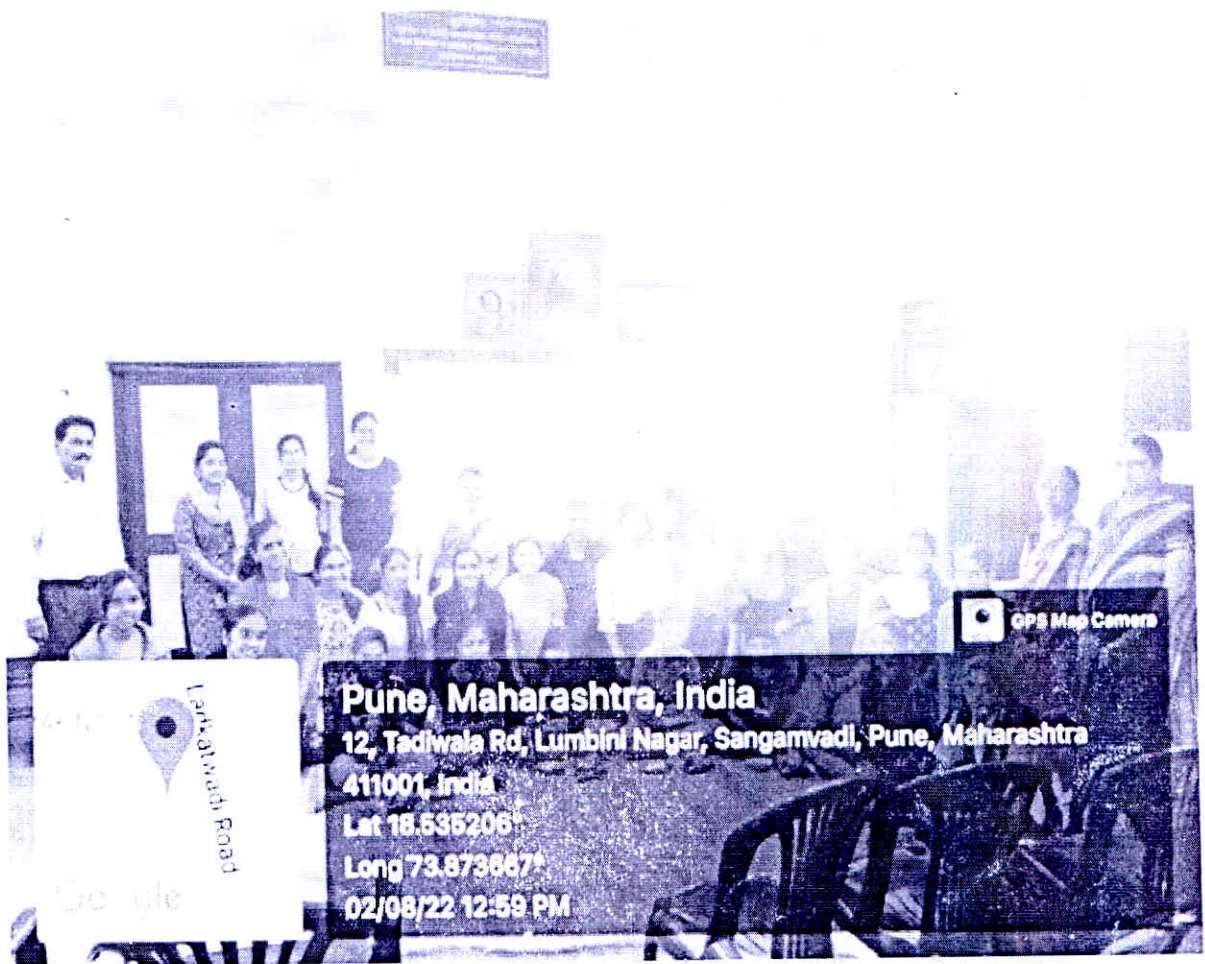

St. Mira's College for Girls, Pune
Autonomous (Affiliated to Savitribai Phule Pune University)

Event: Social Service of TYBCom 'B'

Date: 2nd August 2022

On 2nd August 2022, TYBCom B division Class teacher with her students (19 students gave service and 45 students donated in cash and kind) visited Deep Griha Society, Tadiwala Road, Pune. The donations included stationery items such as Colour crayons, A4 size notebooks, School Bags, Umbrellas, Snacks for inmates. The students interacted with the Aadhar kendra children. Mr. Rajendra Aher from Deep Griha Society Gave an insight into different programs run by them for the underprivileged and orphan children. **Total number of students is 64.**

*Dr. Pooja Mishra
(Coordinator)*

[Signature]
Principal Incharge
St. Mira's College for Girls

Deep Griha Society

Family Welfare Centre, 13 Tadiwala Road, Pune 411 001, Maharashtra

Letter from Organisation

① www.deepgriha.org ✉ deepgriha@gmail.com ☎ +91 20 26057382