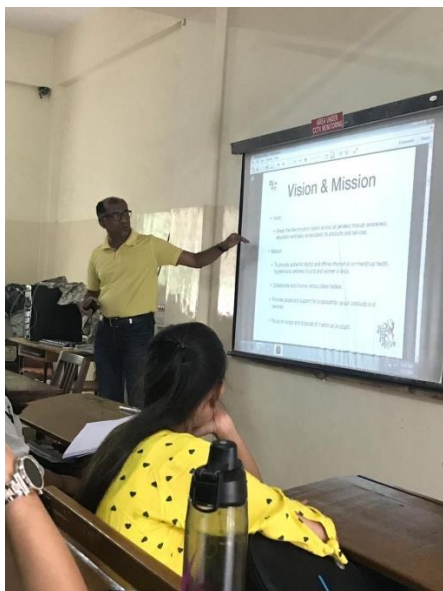

ST. MIRA'S COLLEGE FOR GIRLS, PUNE
Autonomous (Affiliated to Savitribai Phule University)

Photos of Extension and Outreach Activities

Name of the Activity- Orientation for BBA Volunteers
Name of the Department- BBA
Date- 2018-19
Number of participants- 70
Location of the activity- St. Mira's College for Girls, 6, Koregaon Road, Pune - 411001
Latitude 18.5349° N, Longitude 73.8865° E