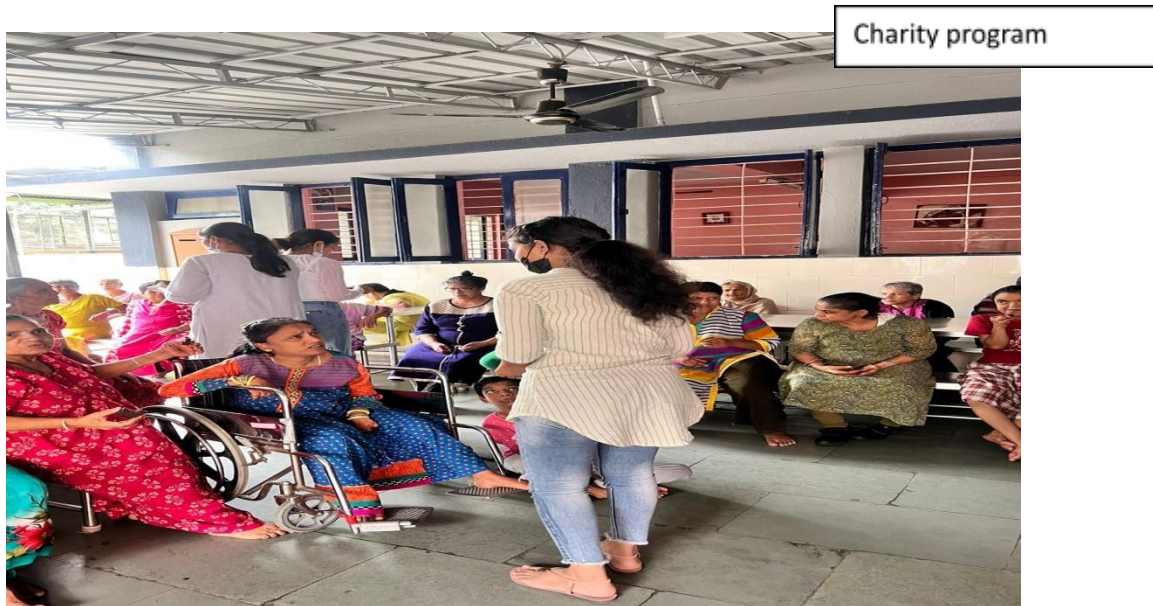

ST. MIRA'S COLLEGE FOR GIRLS, PUNE
Autonomous (Affiliated to Savitribai Phule University)

Photos of Extension and Outreach Activities

Name of the Activity- Social Service

Name of the Department- Sy Bcom A

Date- 2021-22

Number of participants- 19

Location of the activity- missionaries of charity, Tadiwala road, Lumbini Nagar,
Sangamwadi, Pune 411001

Lat- 50.1108''

Long- 3.0696''

Principal Incharge
St. Mira's College for Girls, Pune.