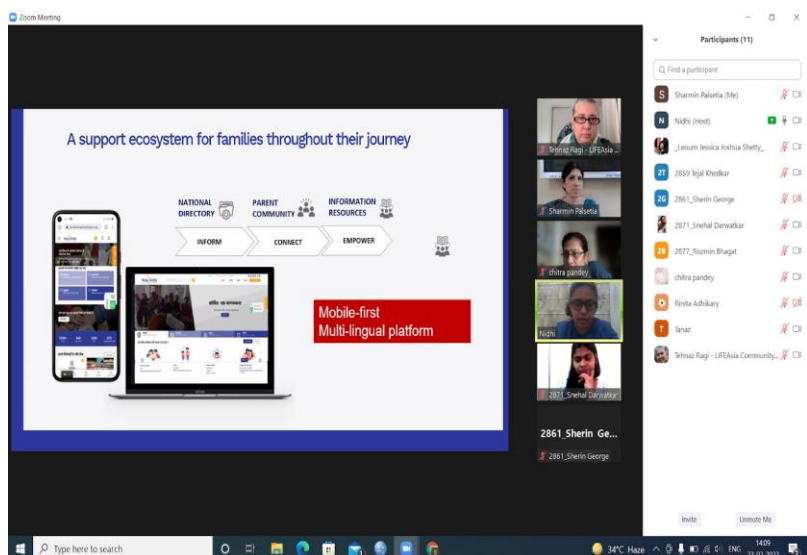

**ST. MIRA'S COLLEGE FOR GIRLS, PUNE**  
**Autonomous (Affiliated to Savitribai Phule University**

**Photos of Extension and Outreach Activities**

Name of the Activity- NAYI DISHA AND LIFE ASIA

Name of the Department- PSYCHOLOGY DEPARTMENT

Date- (add only year)- 23<sup>rd</sup> FEBRUARY 2022

Number of participants- 8

Location of the activity- St. Mira's College For Girls, 6, Koregaon Road, Pune - 411001  
Latitude 18.5349° N, Longitude 73.8865° E