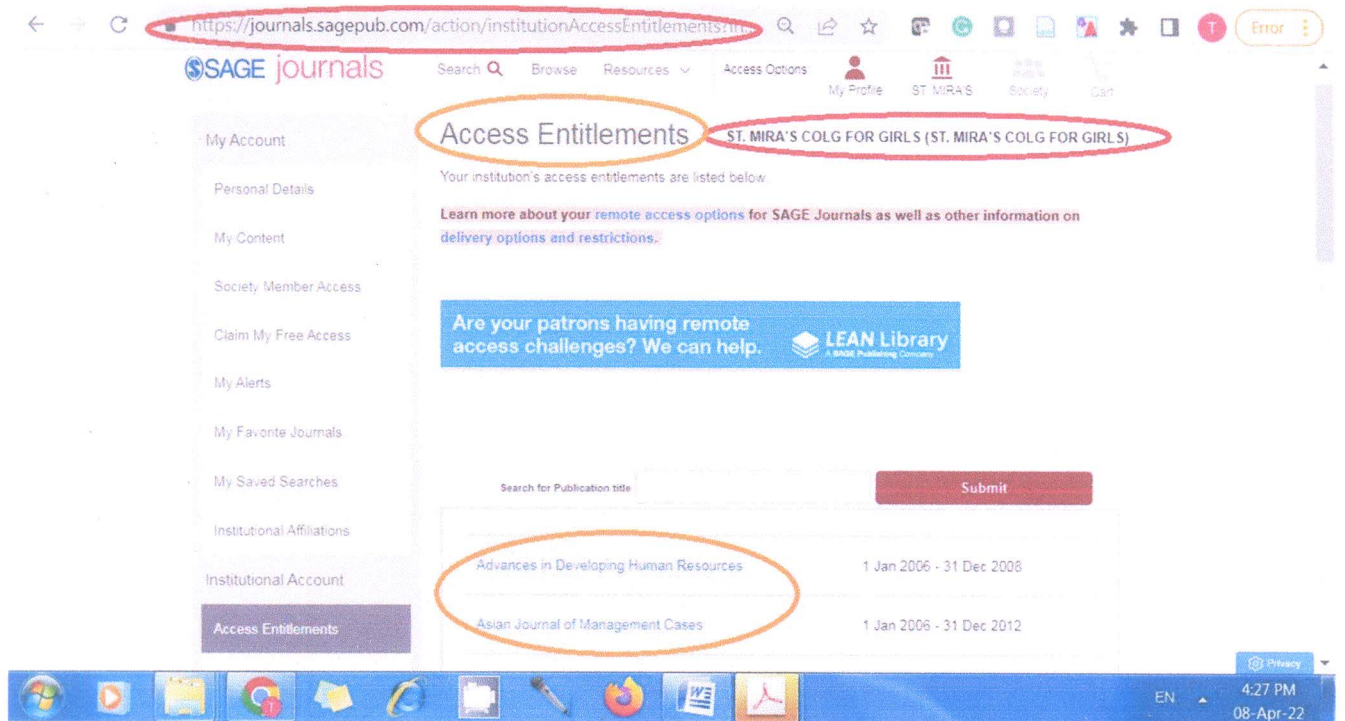

**Access Entitlements :**

*Jaya*  
**Principal Incharge**  
**St. Mira's College for Girls, Pune.**

Access Entitlements :

Journal Title	Access Period
Contributions to Indian Sociology	1 Jan 1999 - 31 Dec 9999
	1 Jan 2006 - 31 Dec 2020
	1 Jan 2022 - 31 Dec 2022
Foreign Trade Review	1 Jan 2013 - 31 Dec 2020
Indian Journal of Gender Studies	1 Jan 1999 - 31 Dec 9999
	1 Jan 2015 - 31 Dec 2020
	1 Jan 2022 - 31 Dec 2022
Indian Journal of Public Administration	1 Jan 1999 - 31 Dec 9999
	1 Jan 2017 - 31 Dec 2022