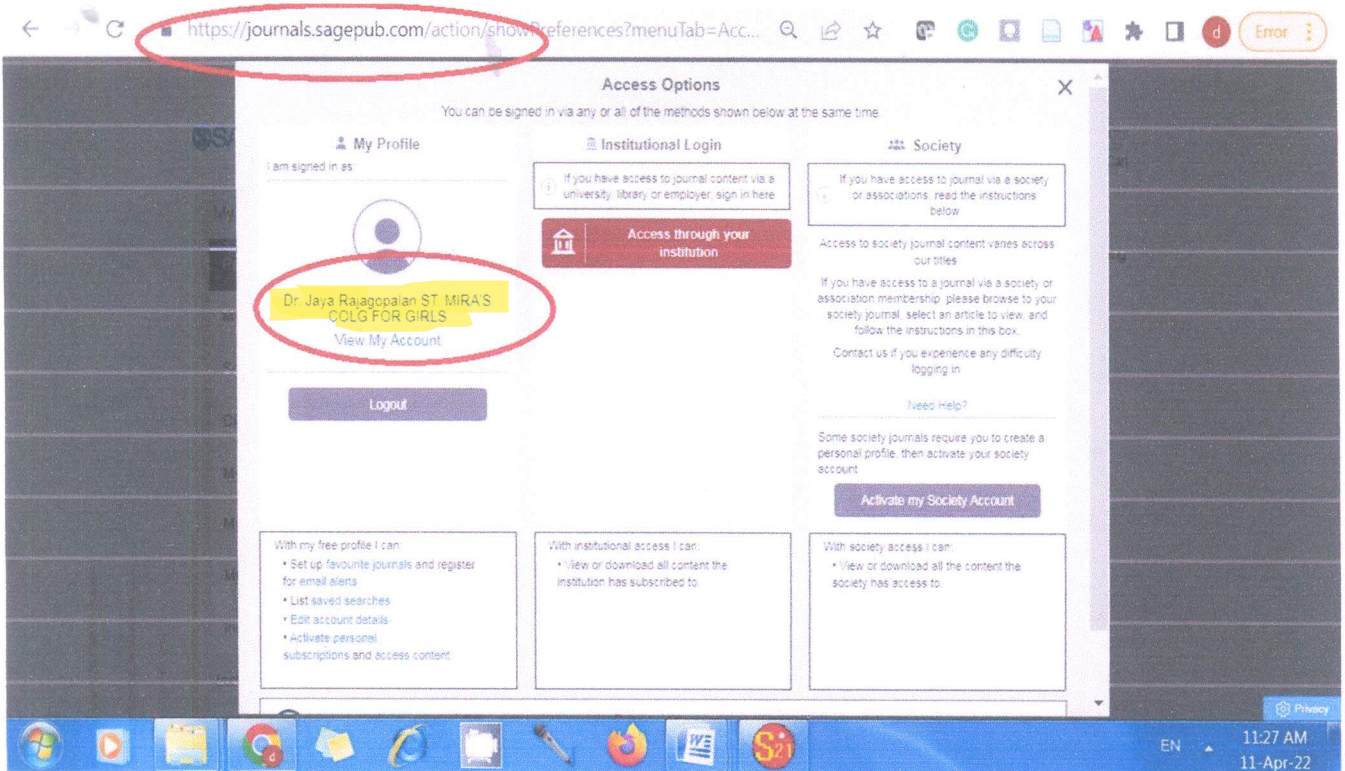

St. Mira's College For Girls' Pune
Autonomous Affiliated to Savitribai Phule Pune University
Access to E-journals through institutional credentials:

Access Entitlements :