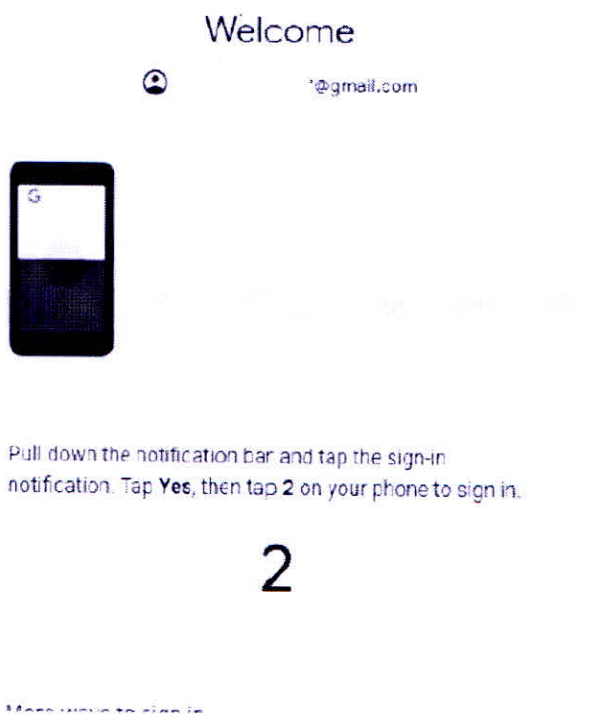

Sign in

Option 1 – For all those who have Google Account, by entering & authenticating Gmail ID, you can create a remote access account to access resources.

Or

Username

Password

Show

[Forgot your password?](#)

[Don't have an account? Create one now](#)

Option 2 – For all those who do not have Gmail account (any other email id), they can create a remote access account by clicking on "Create One Now."

Jayak
Principal Incharge
St. Mira's College for Girls, Pune.

Step 4: Option 1 : Using option "Sign In with Google"

Step 5: (Option 1): Authenticate it. After Authentication, Personal account for remote access is created and you can access the EBSCO resources

Jayak
Principal Incharge
St. Mira's College for Girls, Pune.