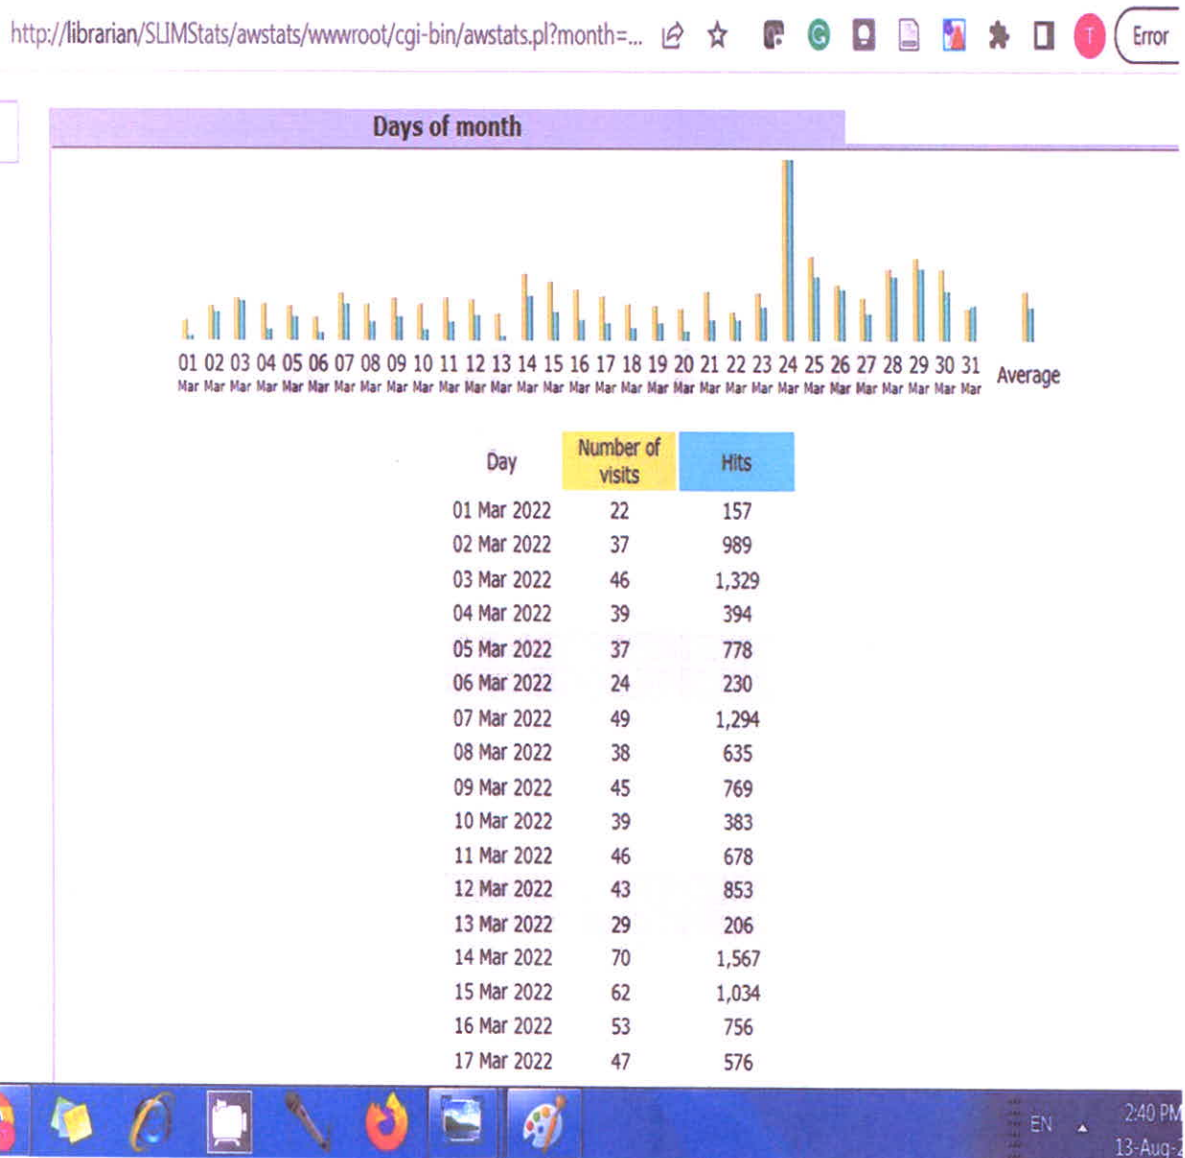

St. Mira's College for Girls, Pune
Autonomous (Affiliated to Savitribai Phule Pune University)

Screenshots of WebOPAC-usage for the month of March 2022
corresponding to 5 days for which footfalls are provided.

Data for 1-17 March 2022:

Jayah
Principal Incharge
St. Mira's College for Girls, Pune.