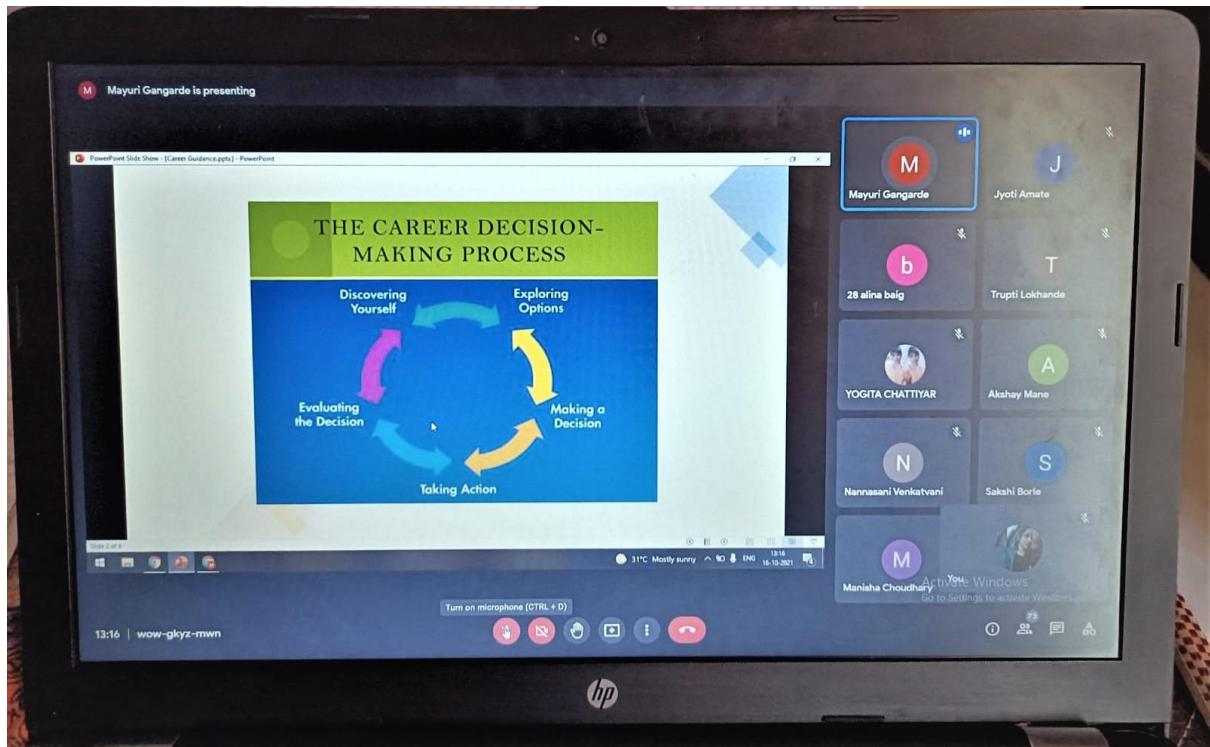

St. Mira's College For Girls Pune
Autonomous Affiliated to Savitribai Phule Pune University

36	anchal Walmiki
37	monika c
38	yogita
39	manisha
40	bhagyashree
41	zeena
42	sakshi borle
43	sakshi kamble
44	priti zurunge
45	srushti
46	rutuja satkar
47	sakshi yelmar
48	shruti yadav
49	shruti rajguru
50	ruchika ovhal
51	anjali kumari
52	pallavi parande
53	arshiya j
54	vanita mulchandani
55	samruddhi chachar
56	vaishnavi irla
57	hetal yadav
58	anisha narayan
59	vaishnavi deshमुख
60	muskan malik
61	jaie salve
62	sai divyashree
63	aditi pandya
64	prerna bharti
65	shagufta
66	anisha ragvan
67	apurva vatare
68	shweta tomar
69	sakshi kamble
70	shrushti nagarkar
71	sayma tamboli
72	shruti kumari
73	amanda k
74	rachna bhalerao
75	dyaneshwari
76	anchal walmiki
77	ananya pasalkar
78	bushra shaikh
79	Mayuri Gangarde
80	Migration video
81	Naaz Lakhani

Jyoti Amate
Jyoti

Principal Incharge
St. Mira's College for Girls, Pune.

St. Mira's College For Girls, Pune
Autonomous (Affiliated to Savitribai Phule Pune University)

Career Orientation

Principal Incharge
St. Mira's College for Girls, Pune.