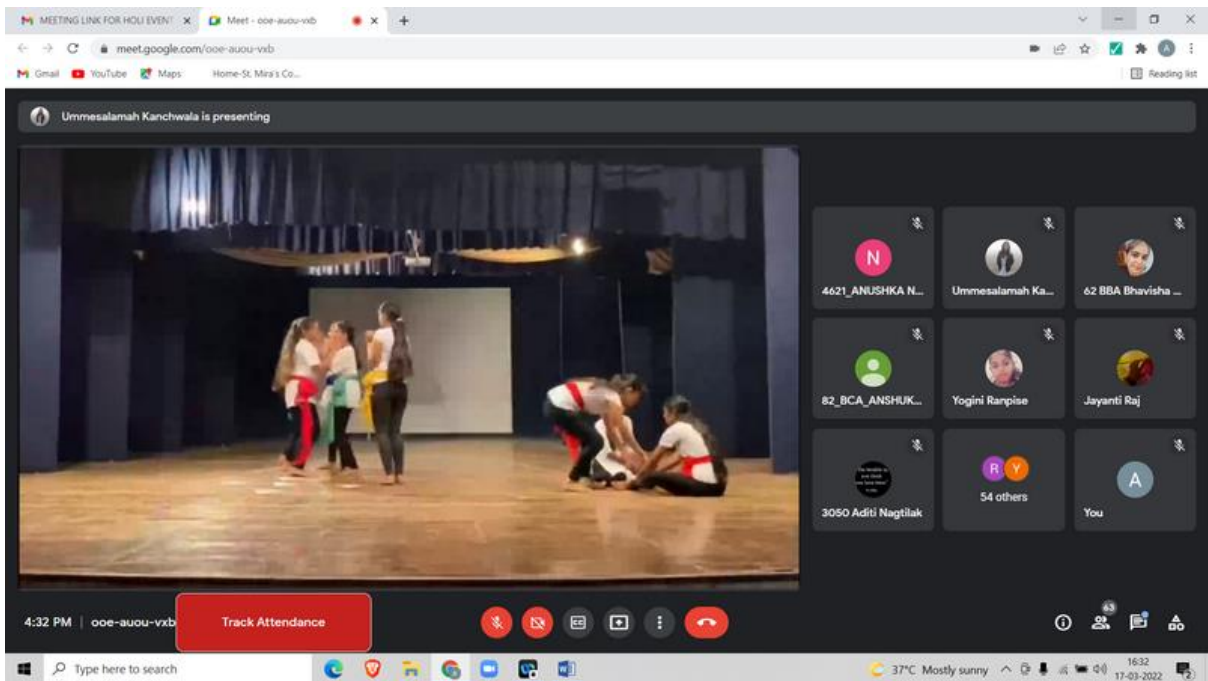

St. Mira's College For Girls, Pune
Autonomous (Affiliated to Savitribai Phule Pune University)

Student Council - Holi Celebrations

Principal Incharge
St. Mira's College for Girls, Pune.