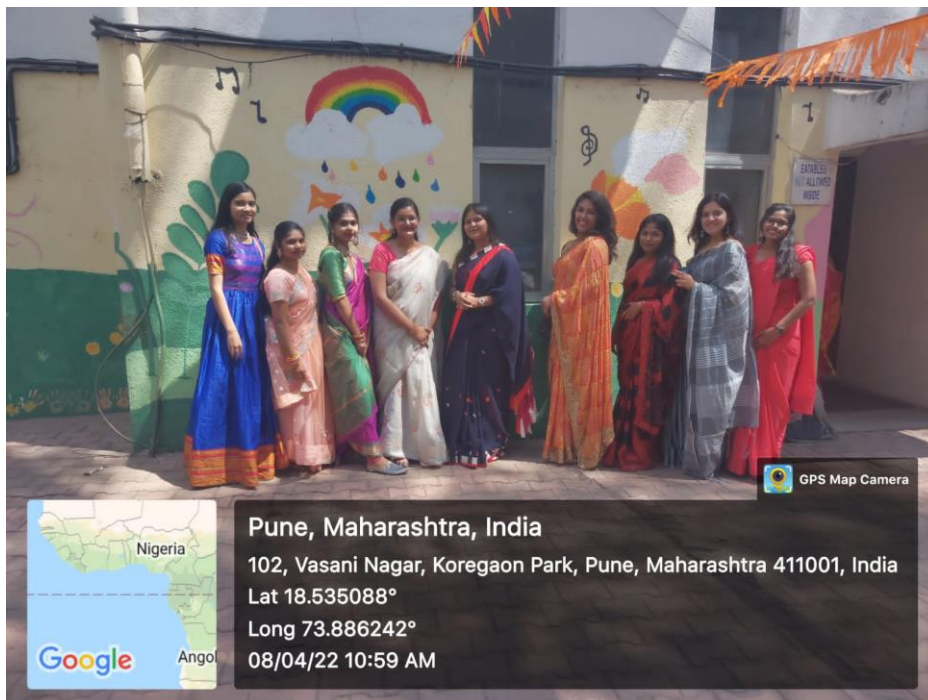

St. Mira's College For Girls Pune
Autonomous Affiliated to Savitribai Phule Pune University

(3)

Sr.no.	Name	class	Signature
x. 72	Anisha Narayan	TYBCA	Anisha
73	Rizwana	TYBCA	Rizwana
74	OLIVIA FERNANDES	TYBA 'B'	Betty
75	GAURI RAJE	TYBA 'A'	Gauri
76	URVI SHETTY	TYBA 'B'	Betty
77	RINITA	SYBA	Rinita
78	LAVINA	SYBA	
79	Heba	TYBCA	Heba
80	SHERIN	SYBA	
81	SEJAL BHAYANI	TYBA	
82	JENNIFER M. DANIEL	TYBA	Jennifer M. Daniel
83	SAKSHI D. PUNJABI	TYBA 'A'	Sakshi
84	Anoska Kulkarni	TYBA . A	Anoska
90	Ashmira Shaikh	SYBcom	Ashmira Shaikh
91	Nivedita Sahoo	SYBcom	Nivedita
92	Sejal Bhayani	TYBA	Sejal
93	Chandana Roy	TYBA	C. Roy
94	Lakshika Thawani	FY BA 'B'	Lakshika
95	Smriti Gupta	FYBA (A)	Smriti
96	Janaya Brankar	FYBA (A)	Janaya

Total - 167

Ussah
(Dr. Varshali Jadhav)
COORDINATOR

Principal Incharge
St. Mira's College for Girls

St. Mira's College For Girls, Pune
Autonomous (Affiliated to Savitribai Phule Pune University)

Traditional Day

Principal Incharge
St. Mira's College for Girls, Pune.