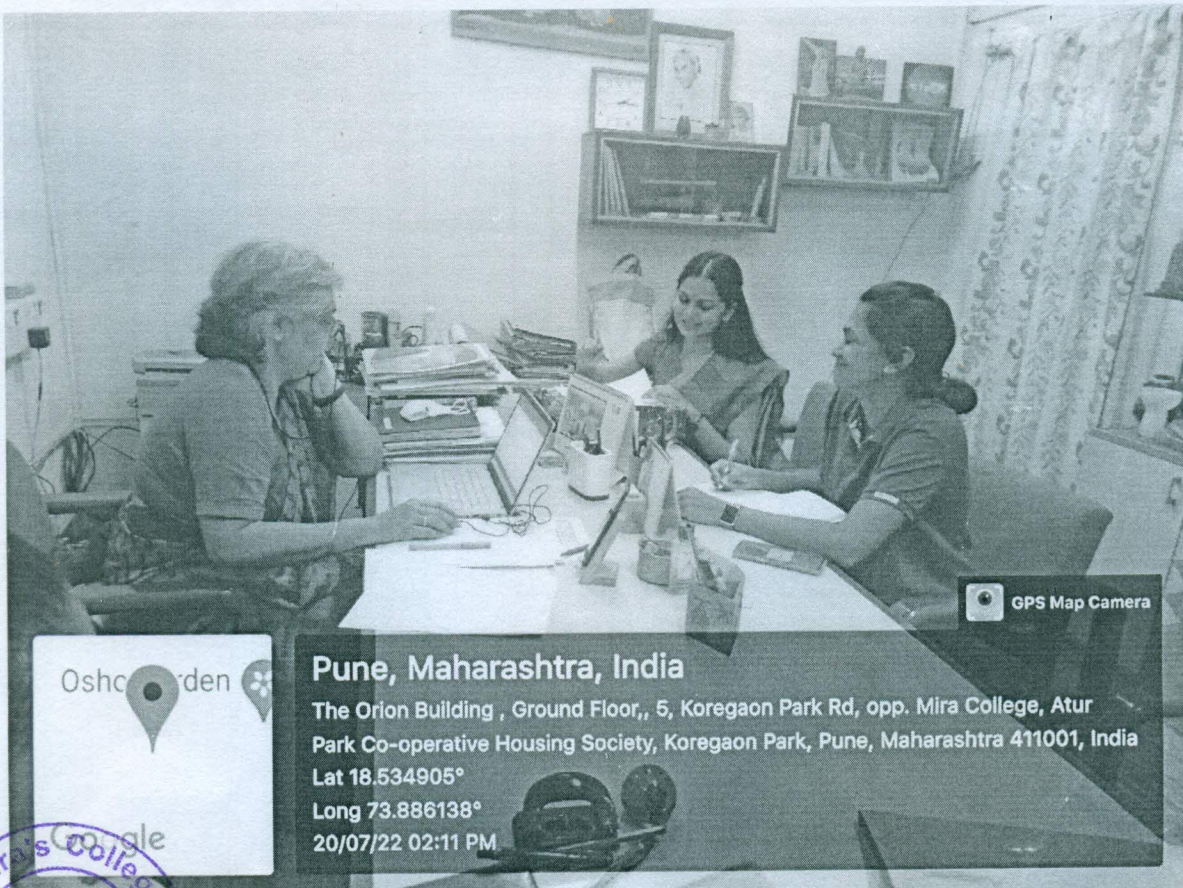

Pune, Maharashtra, India

The Orion Building , Ground Floor,, 5, Koregaon Park Rd, opp. Mira College, Atur
Park Co-operative Housing Society, Koregaon Park, Pune, Maharashtra 411001, India
Lat 18.534905°
Long 73.886138°
20/07/22 02:11 PM

Regular Meetings of the Code of Conduct Committee