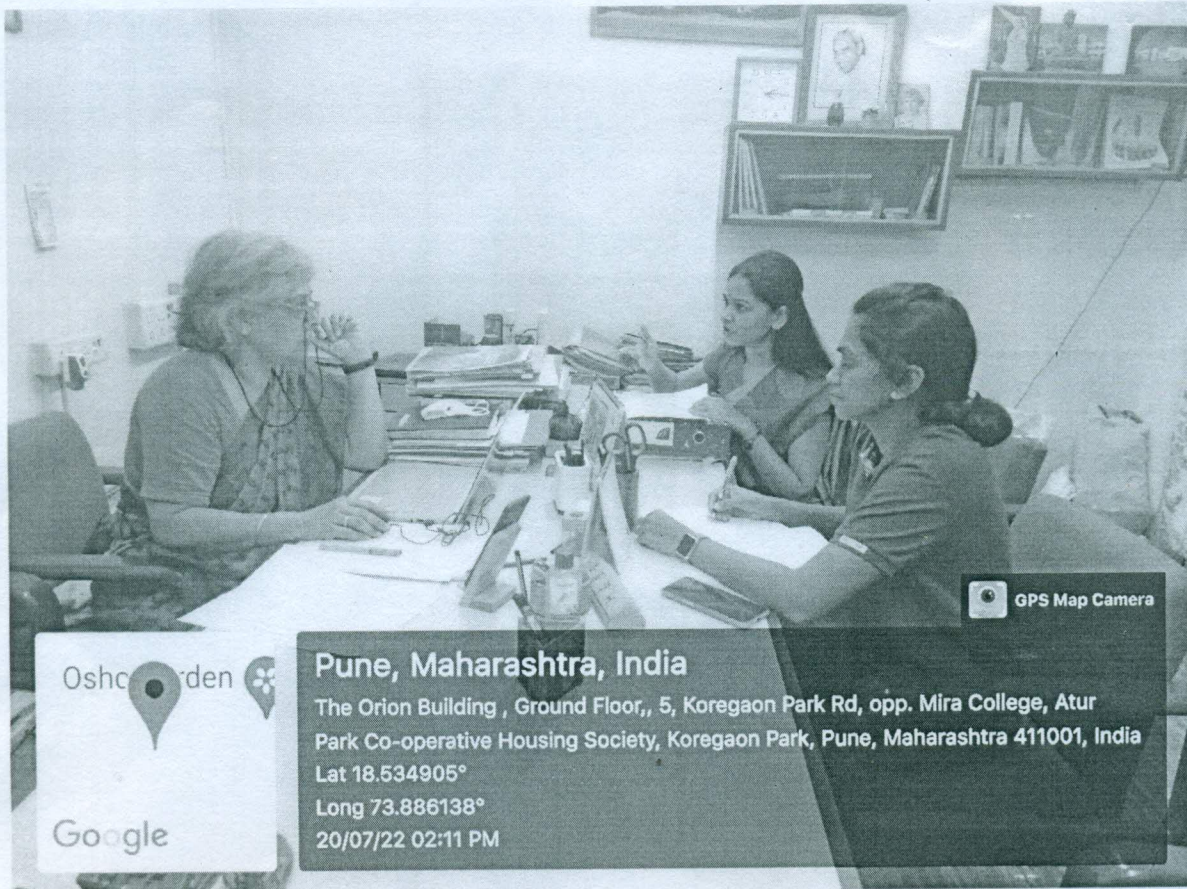

St. Mira's College for Girls, Pune
Autonomous (Affiliated to Savitribai Phule Pune University)

7.1.10 (QnM) The Institution has a prescribed code of conduct for students, teachers, administrators and other staff and conducts periodic programmes in this regard.

Any other relevant information

Jayab
Principal Incharge
St. Mira's College for Girls

Rajni Singh

St. Mira's College For Girls, Pune
Autonomous (Affiliated to Savitribai Phule Pune University)

7.1.10
QnM

The Institution has a prescribed code of conduct for students, teachers, administrators and other staff and conducts periodic programmes in this regard.

Annual Introduction to the Code of Conduct Committee as part of the Grievance Committee for Faculty at St. Mira's College

Jayak
Principal Incharge
St. Mira's College for Girls, Pune.

St. Mira's College For Girls, Pune
Autonomous (Affiliated to Savitribai Phule Pune University)