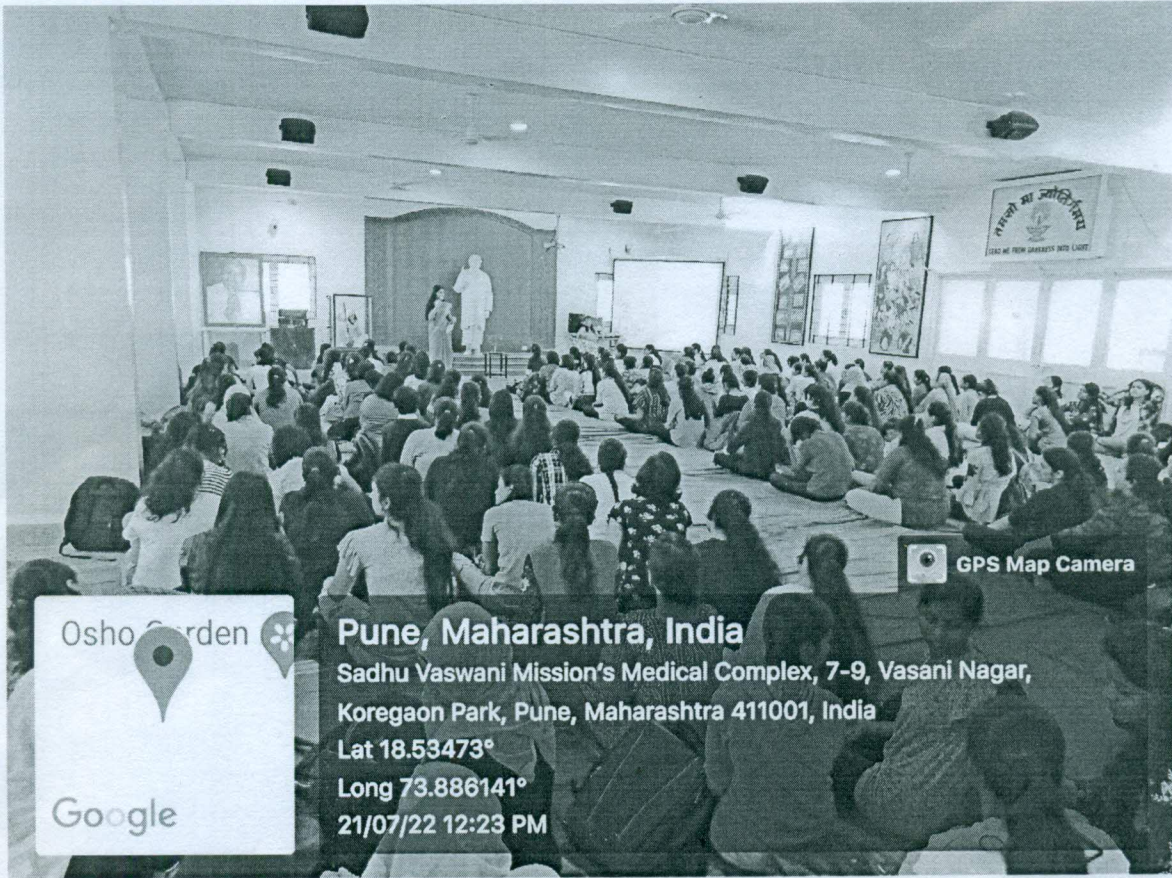

Regular Meetings of the Code of Conduct Committee

Jayashree
Principal Incharge
St. Mira's College for Girls, Pune.

St. Mira's College For Girls, Pune
Autonomous (Affiliated to Savitribai Phule Pune University)