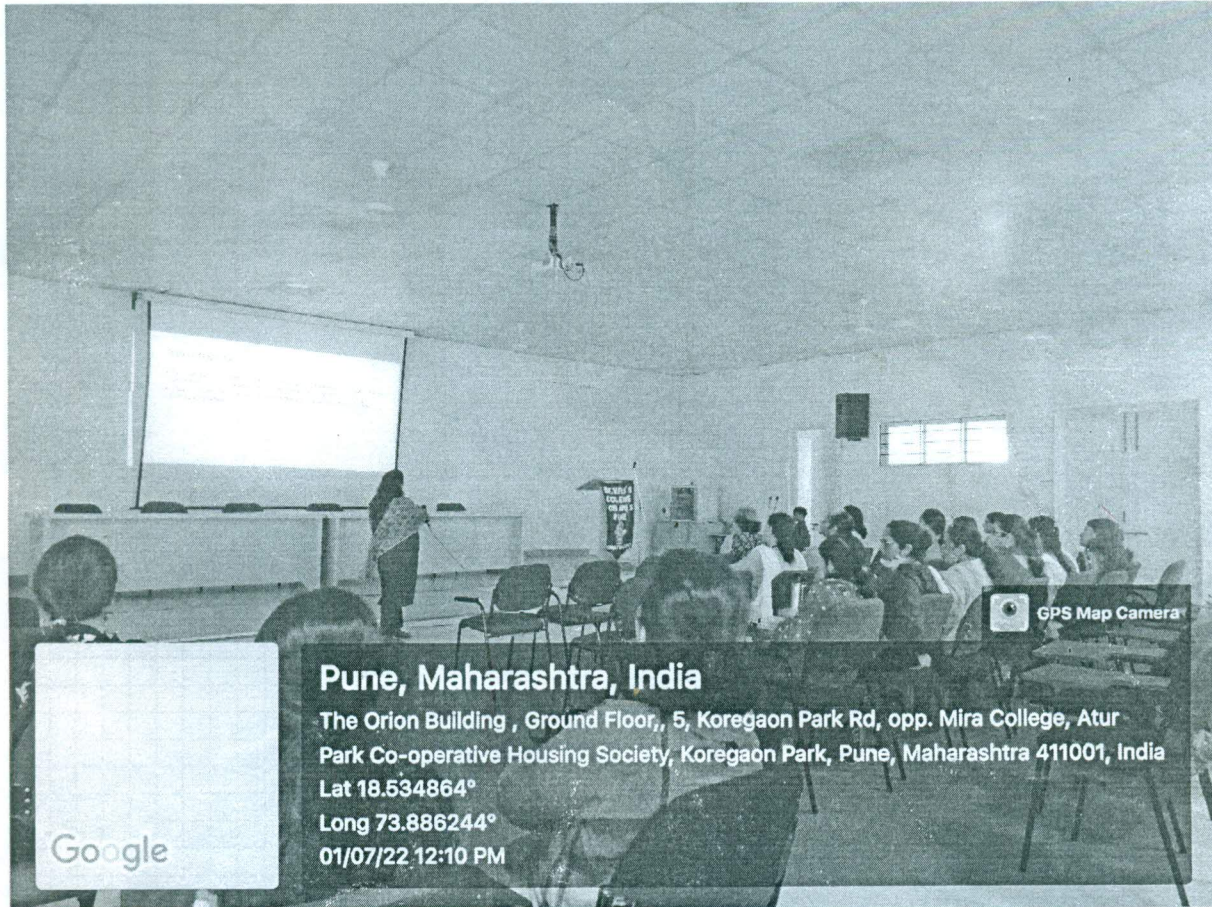

St. Mira's College for Girls, Pune
Autonomous (Affiliated to Savitribai Phule Pune University)

7.1.10 (QnM) The Institution has a prescribed code of conduct for students, teachers, administrators and other staff and conducts periodic programmes in this regard.

Any other relevant information

Jayab
Principal Incharge
St. Mira's College for Girls

Rajni Singh

St. Mira's College For Girls, Pune
Autonomous (Affiliated to Savitribai Phule Pune University)

7.1.10
QnM

The Institution has a prescribed code of conduct for students, teachers, administrators and other staff and conducts periodic programmes in this regard.

Annual Introduction to the Code of Conduct Committee as part of the Grievance Committee for Faculty at St. Mira's College

Jayak
Principal Incharge
St. Mira's College for Girls, Pune.

St. Mira's College For Girls, Pune
Autonomous (Affiliated to Savitribai Phule Pune University)