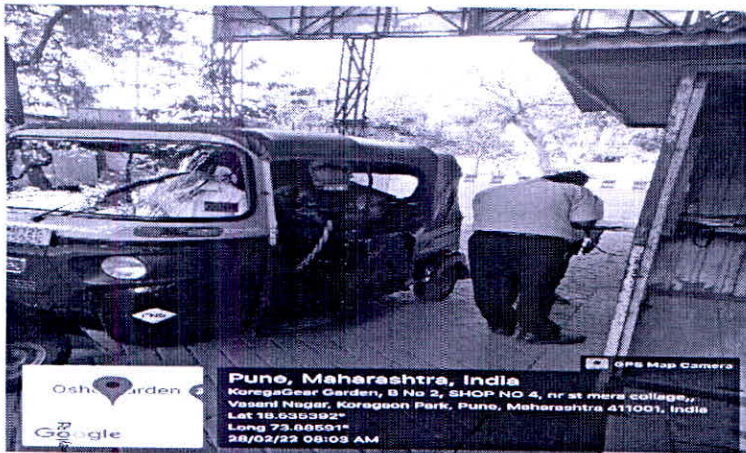

St. Mira's College for Girls, Pune
Autonomous (Affiliated to Savitribai Phule Pune University)

7.1.1 Measures initiated by the Institution for the promotion of gender equity during the year

Specific facilities provided for women in terms of:

- a. Safety and security
- b. Counselling
- c. Common Rooms

Principal Incharge
St. Mira's College for Girls

St. Mira's College For Girls Pune
Autonomous Affiliated to Savitribai Phule Pune University

7.1.1: Safety and Security

For student's safety at the entrance the security checks every students Id card and makes entry

Pic 1: Students being checked

Pic 2: Staff Member being checked

Pic 3: Students being checked

Principal Incharge
St. Mira's College for Girls, Pune.