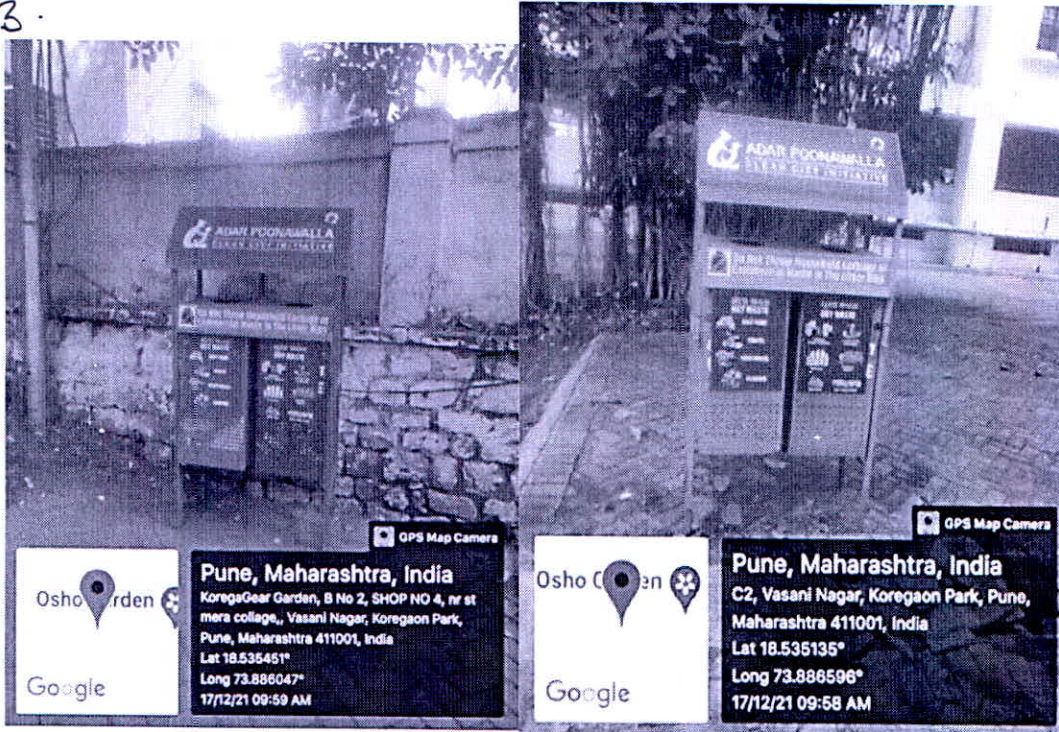

St. Mira's College For Girls Pune
Autonomous Affiliated to Savitribai Phule Pune University
SOLID WASTE MANAGEMENT

7.1.3.

Pic 1 Disposal Bin_5 towards Ground

Pic 2 Bins at Play Ground