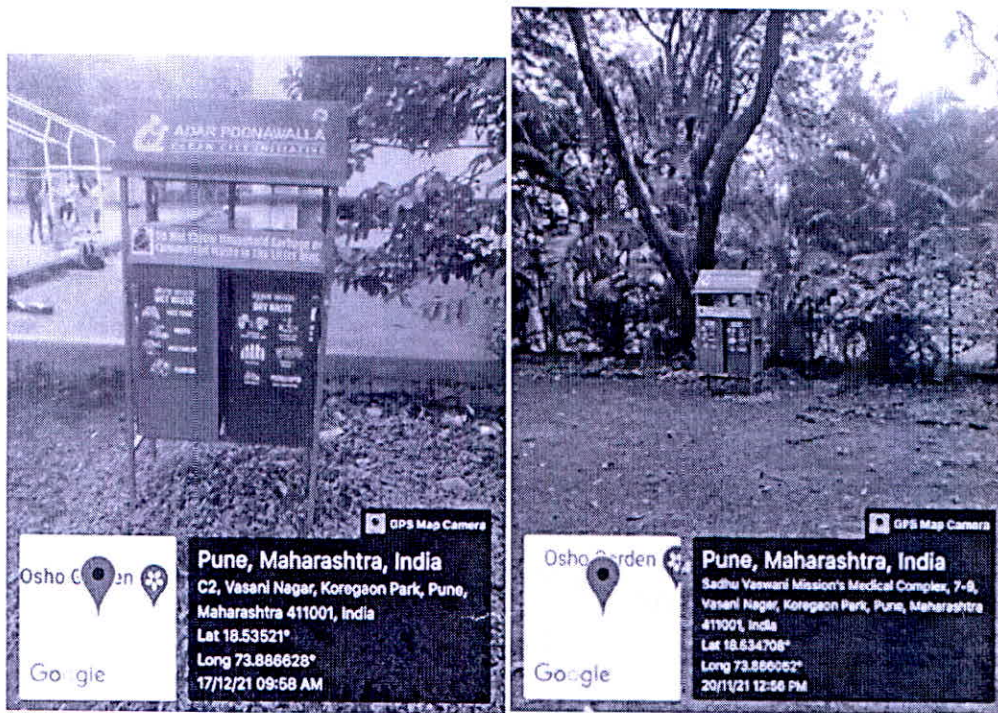

Geotagged photographs of the facilities

*Jayab*  
Principal Incharge  
St. Mira's College for Girls

**St. Mira's College For Girls Pune**  
 Autonomous Affiliated to Savitribai Phule Pune University  
**SOLID WASTE MANAGEMENT**

7.1.3.

Pic 1 Disposal Bin\_5 towards Ground

Pic 2 Bins at Play Ground

Pic 3 Bins at Play Ground

Pic 4 Disposal Bin at Garden

*Jayak*  
**Principal Incharge**  
 St. Mira's College for Girls, Pune.

7.1.3

St. Mira's College For Girls Pune  
Autonomous Affiliated to Savitribai Phule Pune University