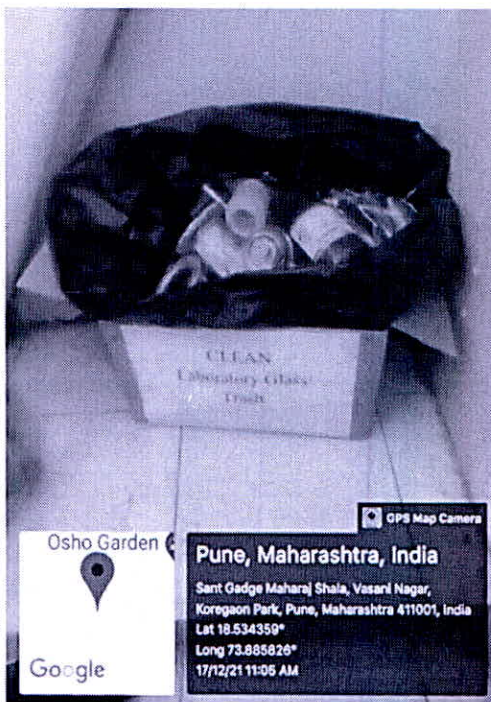

38 Pic Laboratory Glassware Disposal