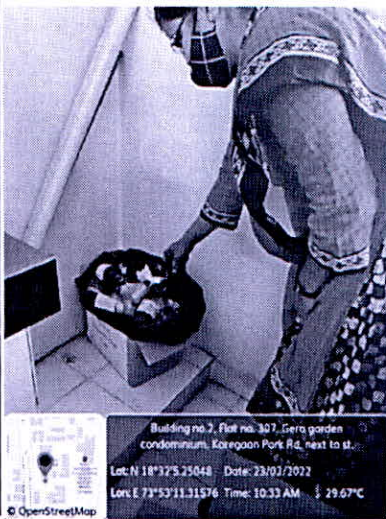

7.1.3

HAZARDOUS CHEMICALS WASTE MANAGEMENT

St. Mira's College For Girls Pune

Autonomous Affiliated to Savitribai Phule Pune University

37 Pic Laboratory Glassware Disposal