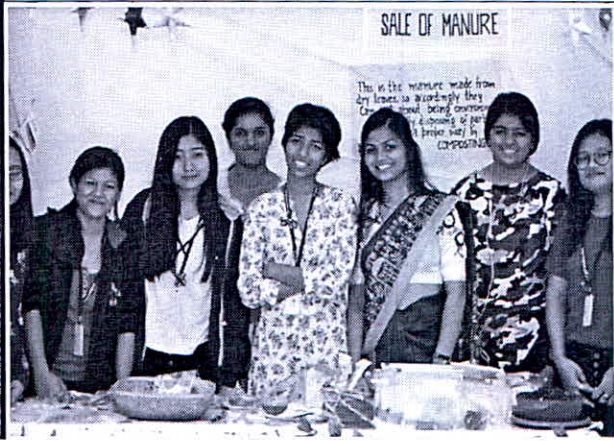

18.
Pic. Jumble Sale - Garden Manure (2017-18)