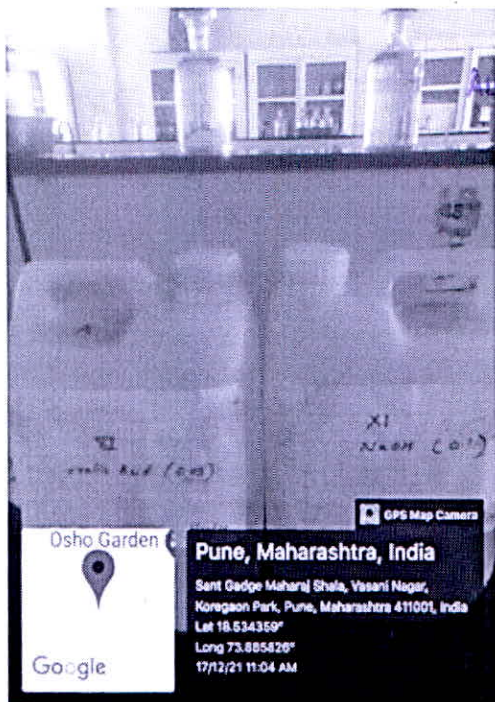

7.1.3

HAZARDOUS CHEMICALS WASTE MANAGEMENT

St. Mira's College For Girls Pune

Autonomous Affiliated to Savitribai Phule Pune University

36 Pic Very dilute concentrations for volumetric analysis