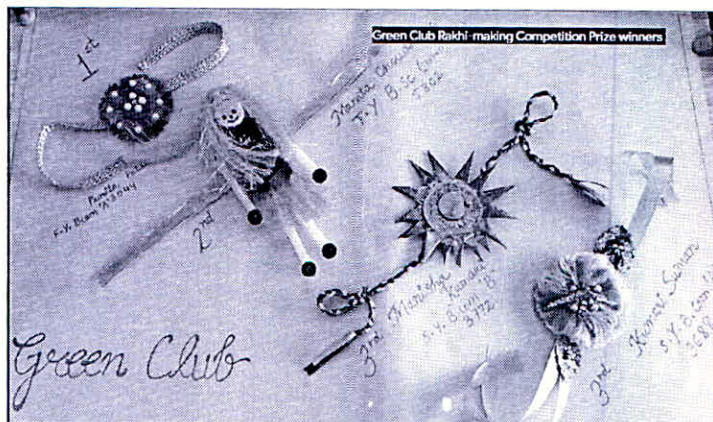

25 Pic. Candle Making (Best out of waste)

26 Pic. Rakhi Making – Best out of Waste (2019-20)