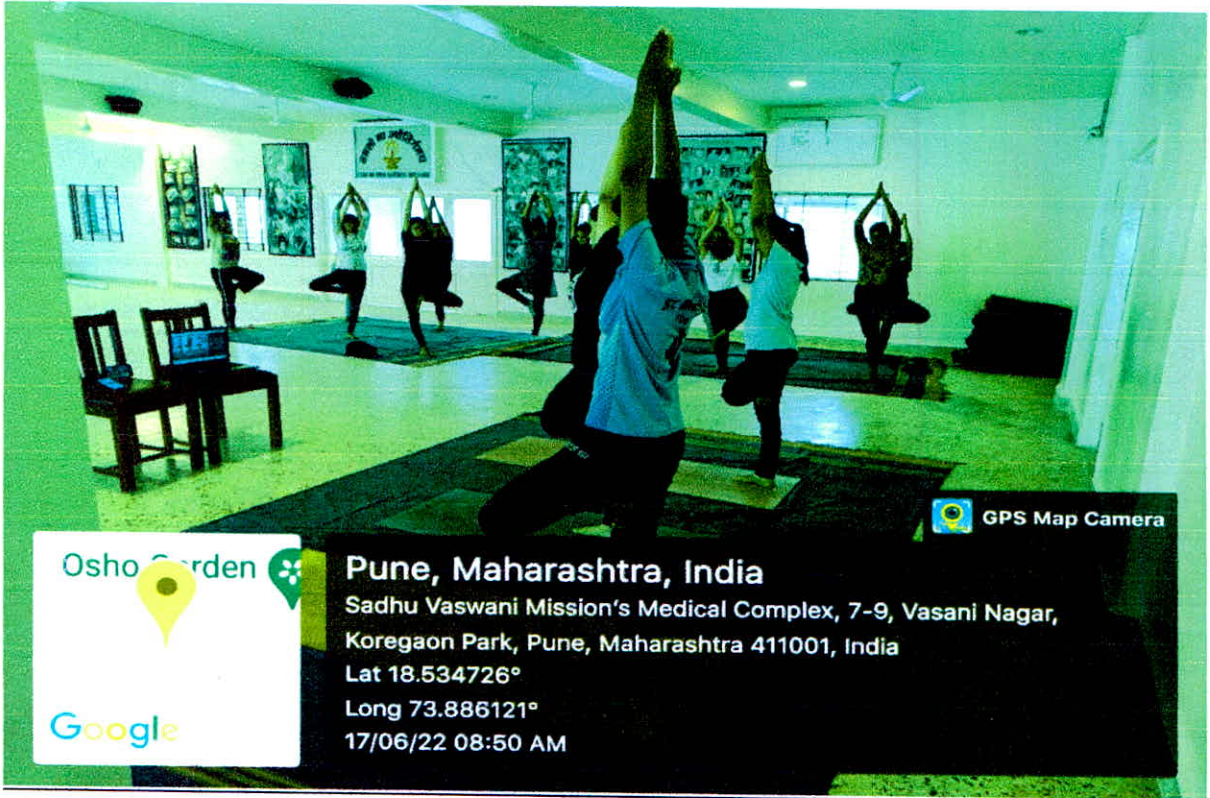

Pic 14 - World Heritage Week – 2022

13

Principal Incharge
St. Mira's College for Girls, Pune,

St. Mira's College for Girls, Pune
(Autonomous-Affiliated to Savitribai Phule Pune University)

Shiv Swarajya Din-6th June 2022

Jayati
Principal Incharge
St. Mira's College for Girls, Pune.

St. Mira's College for Girls, Pune

(Autonomus-Affiliated to Savitribai Phule Pune University)

Yoga Week from 13th June 2022 to 21th June 2022 and International Yoga Day on 21st June 2022