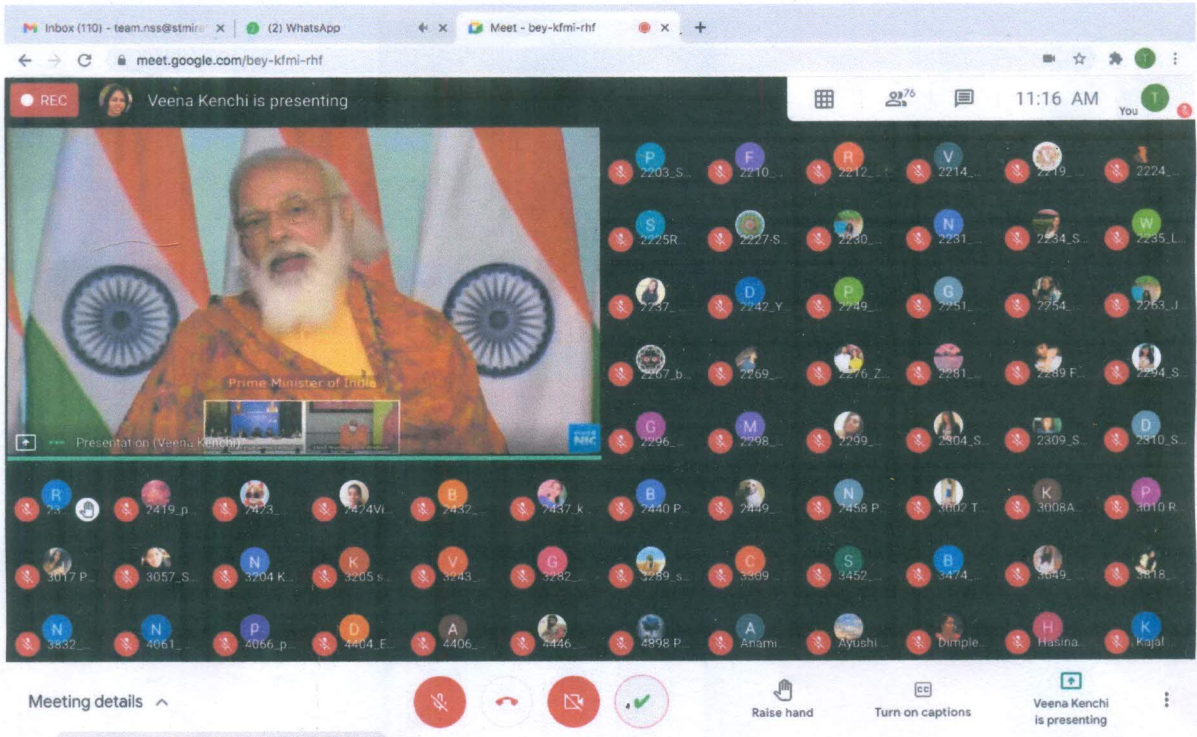

Pic 9 – International Youth Day – 12th August 2020