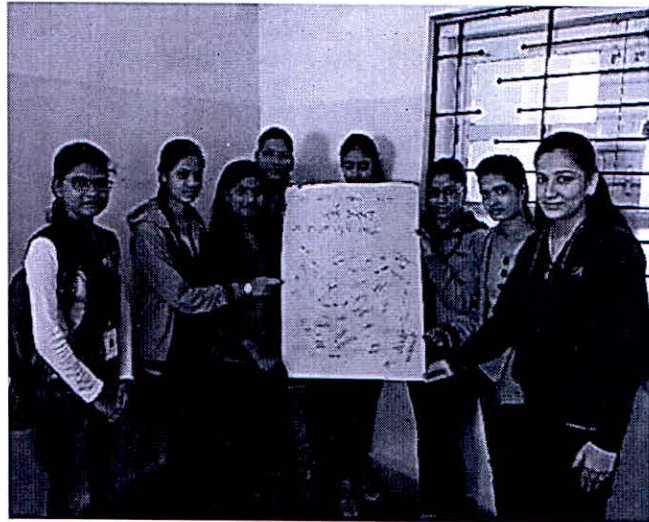

St. Mira's College For Girls Pune
Autonomous Affiliated to Savitribai Phule Pune University

Pic - Marathi Bhasha Samvardhan Pandhrawada - 2017 - 2018 - 1st to 15th JANUARY 2018

Class Room $18.534986^{\circ}N$; $73.886306^{\circ}E$

Jaysh

Principal Incharge
St. Mira's College for Girls, Pune.