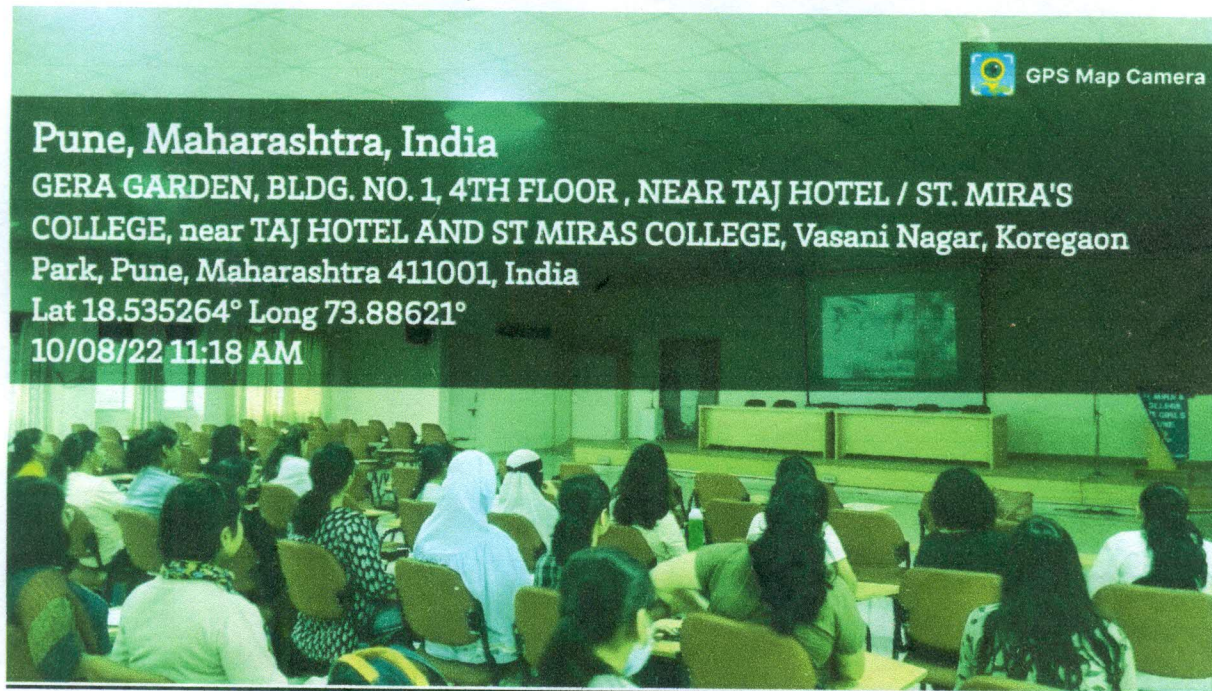

St. Mira's College for Girls, Pune
An Autonomous (Affiliated to Savitribai Phule Pune University)

Nagasaki Day – 10th August, 2022

Jayashree
Principal Incharge
St. Mira's College for Girls, Pune.