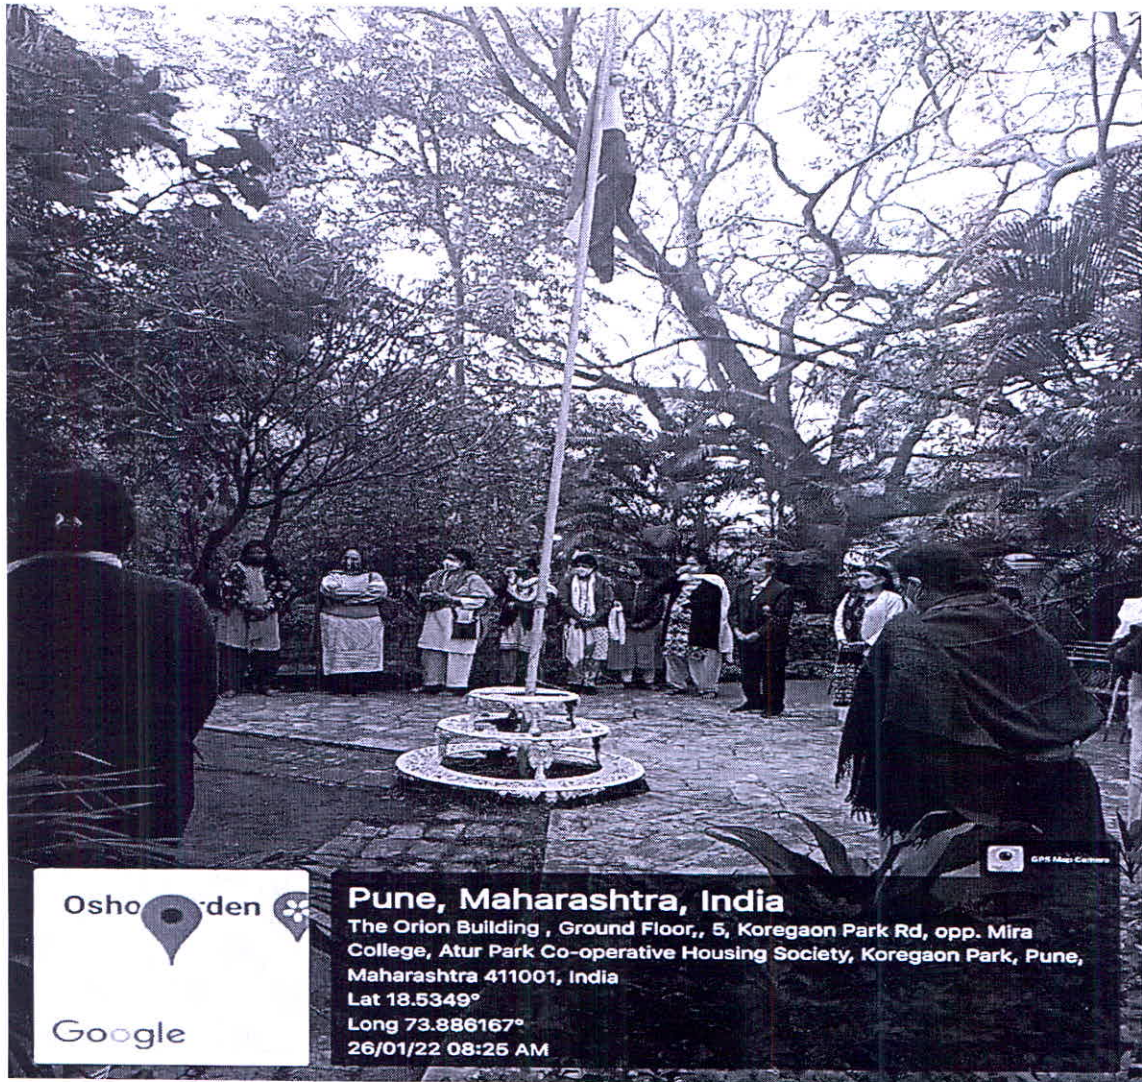

Jk
Principal Incharge
St. Mira's College for Girls, Pune.

Pic 19 - Hindi Diwas - 14th September 2021

Principal Incharge
St. Mira's College for Girls, Pune.

"The Woman-Soul will lead us upward, on!" - Sadhu Vaswani

Meenakshi W.
Co-Ordinator

Jayak.
I/C Principal

Made for free with Certify'em

Principal Incharge
St. Mira's College for Girls, Pune.

Pic 5 - Independence Day – 15th August 2021

Principal Incharge
St. Mira's College for Girls, Pune.

St. Mira's College For Girls Pune
Autonomous Affiliated to Savitribai Phule Pune University

Pic 6 - Independence Day – 15th August 2021

Jh
Principal Incharge
St. Mira's College for Girls, Pune.

St. Mira's College For Girls Pune
Autonomous Affiliated to Pimpri Chinchwad Phule Pune University