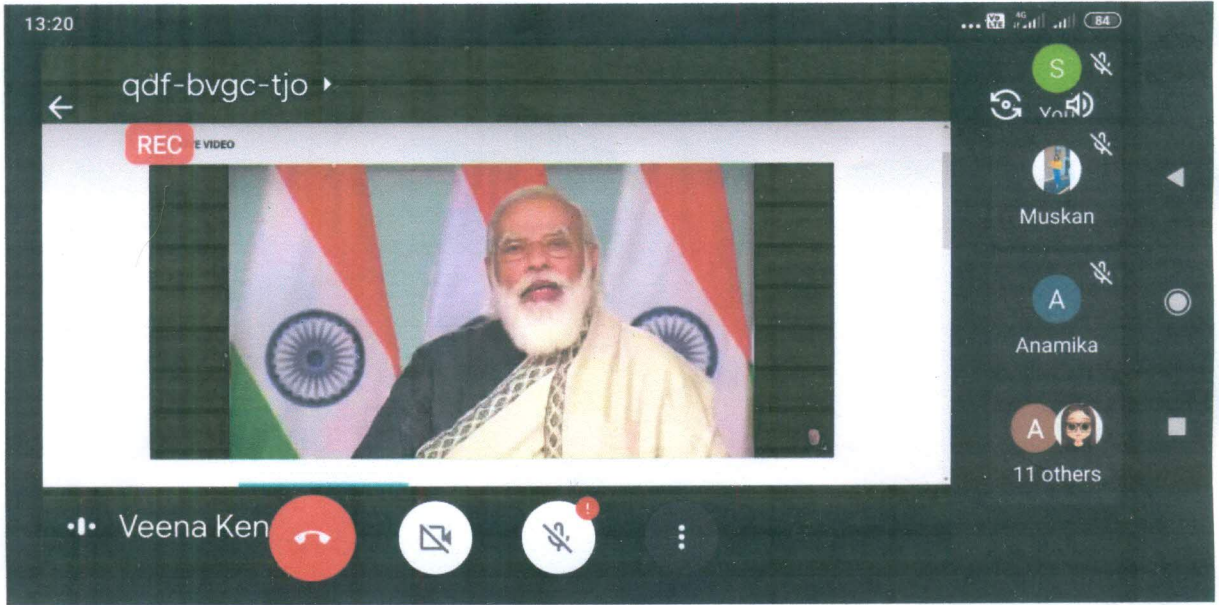

Pic 7 - Constitution Day – 26th November 2020