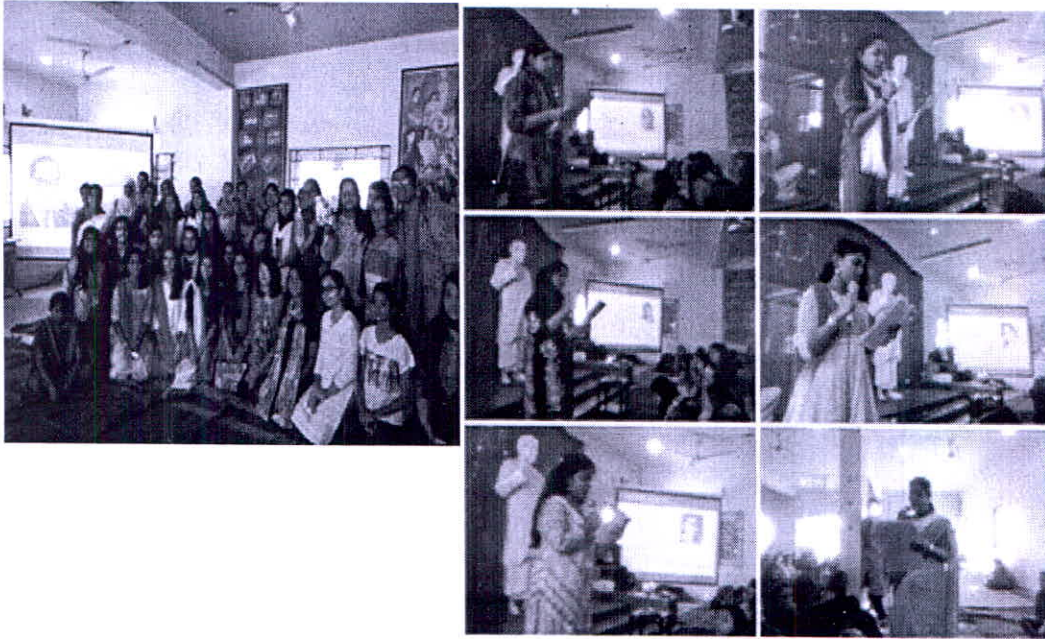

Meatless Day Campaign Pledge Form

Jayash
Principal Incharge
St. Mira's College for Girls, Pune.

Pic 7 - Constitution Day - 26th November 2017

Sanctuary Hall - $18.534793^{\circ}N$; $73.886151^{\circ}E$

Jaysh
Principal Incharge
St. Mira's College for Girls, Pune.