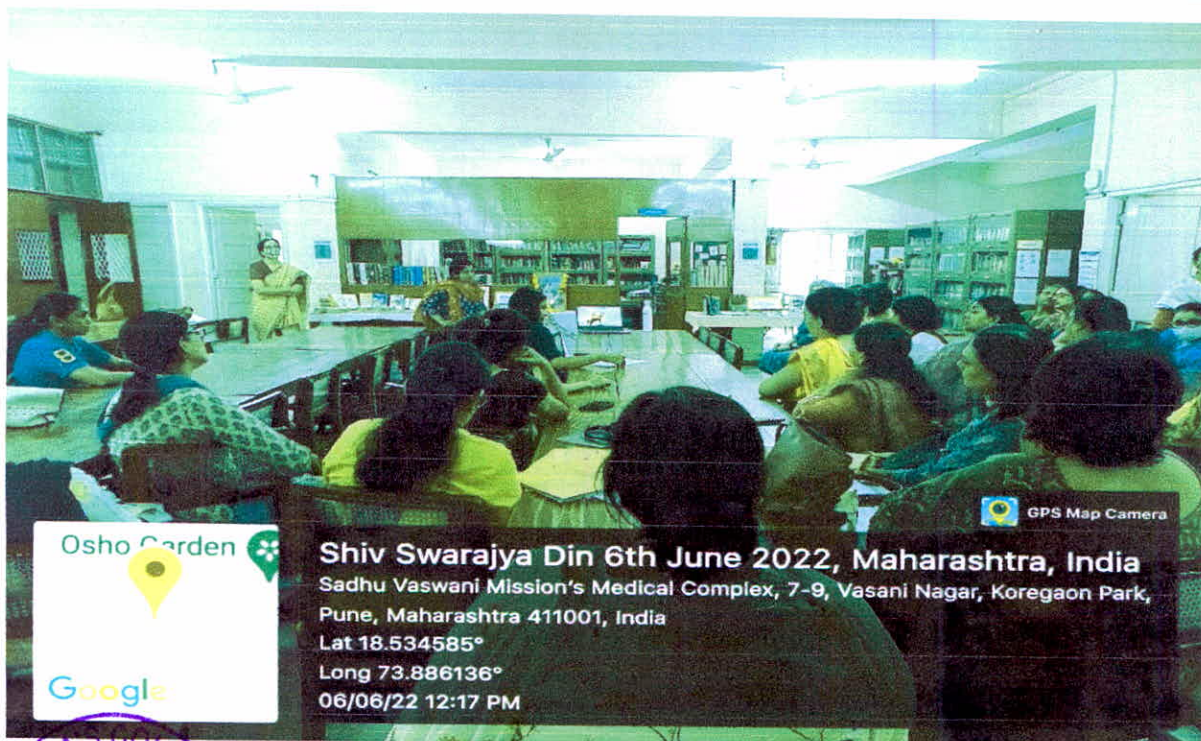

Jayati
Principal Incharge
St. Mira's College for Girls, Pune.

St. Mira's College for Girls, Pune

(Autonomus-Affiliated to Savitribai Phule Pune University)

Yoga Week from 13th June 2022 to 21th June 2022 and International Yoga Day on 21st June 2022