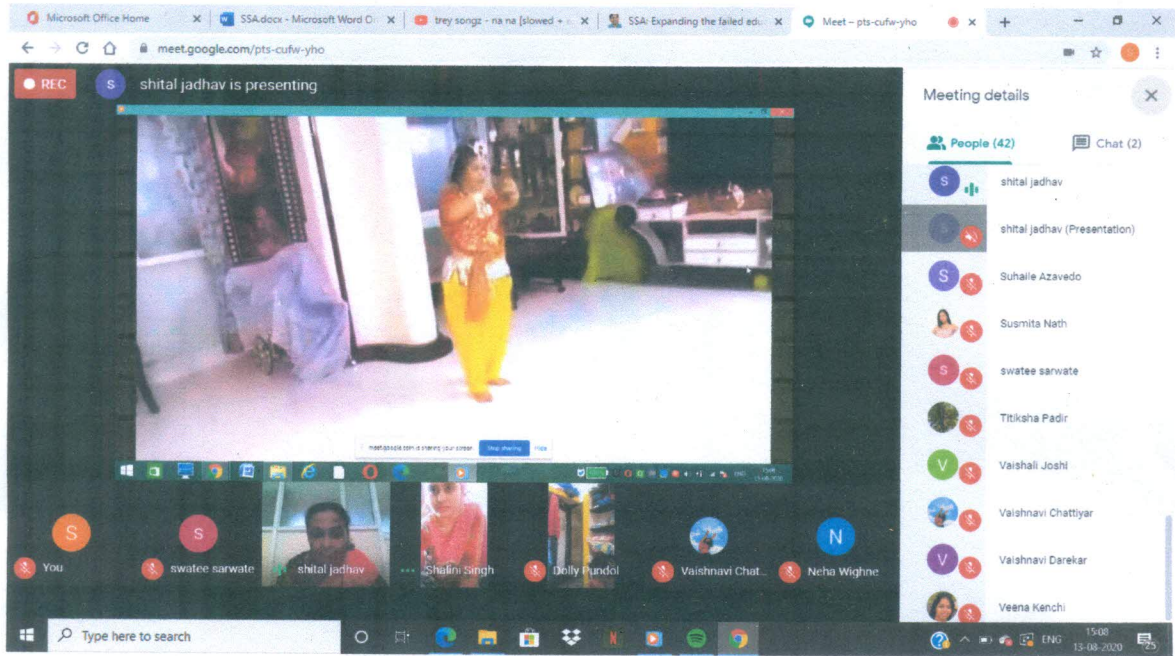

Pic 15 – Janmashtami – 11th August 2020