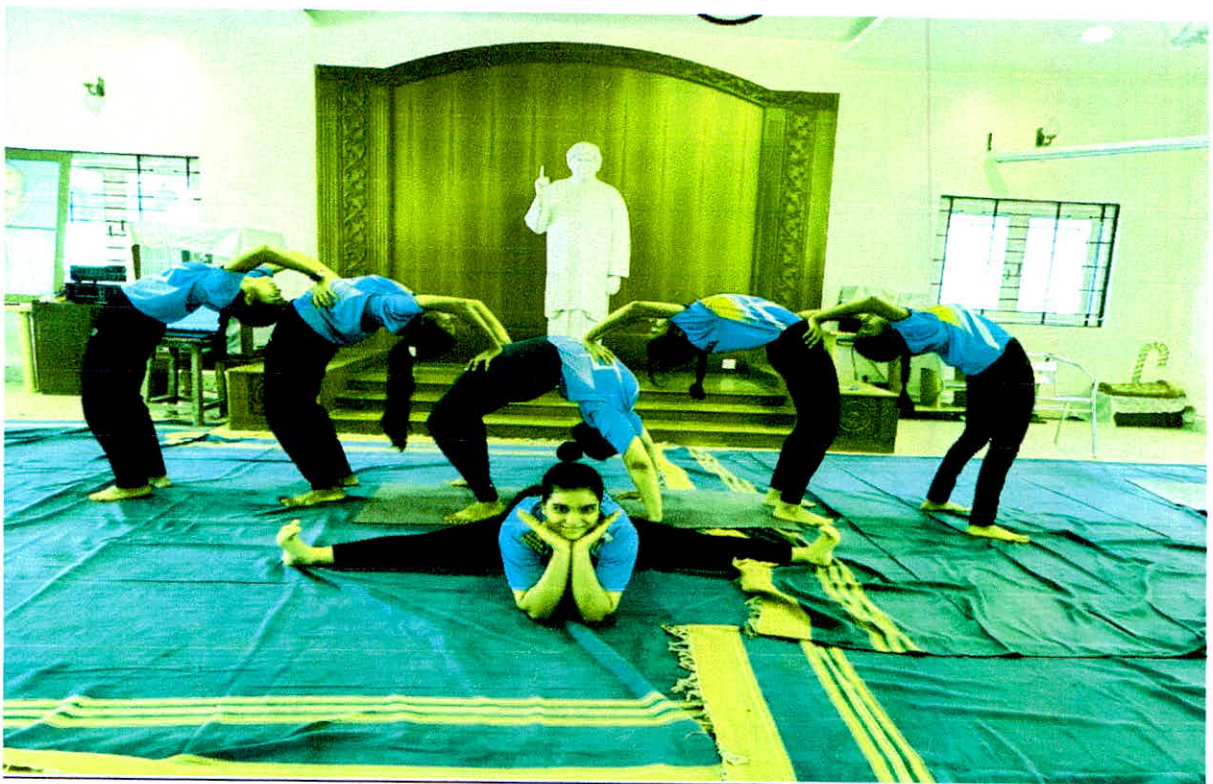

Jayati
Principal Incharge
St. Mira's College for Girls, Pune.

St. Mira's College for Girls, Pune

(Autonomus-Affiliated to Savitribai Phule Pune University)

Yoga Week from 13th June 2022 to 21th June 2022 and International Yoga Day on 21st June 2022