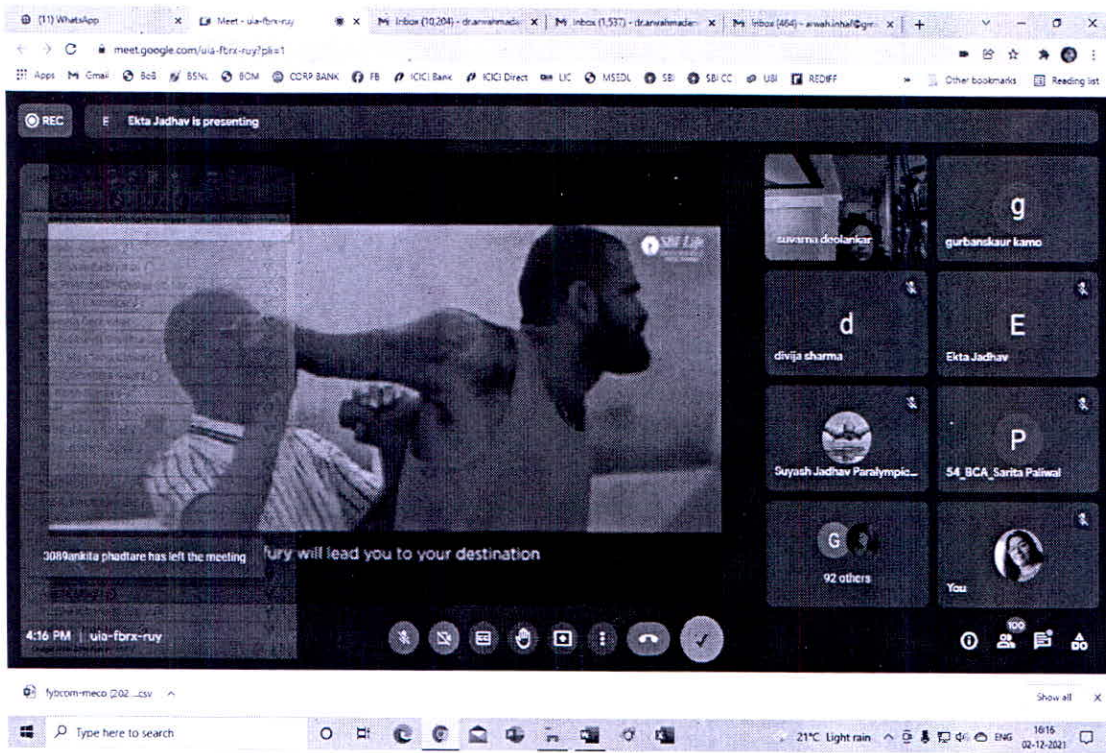

St. Mira's College For Girls Pune
Autonomous Affiliated to Savitribai Phule Pune University
St. Mira's College for Girls, Pune

(Autonomous-Affiliated to Savitribai Phule Pune University)

Pic 22 – International Day of Persons with Disabilities – 02nd December 2021