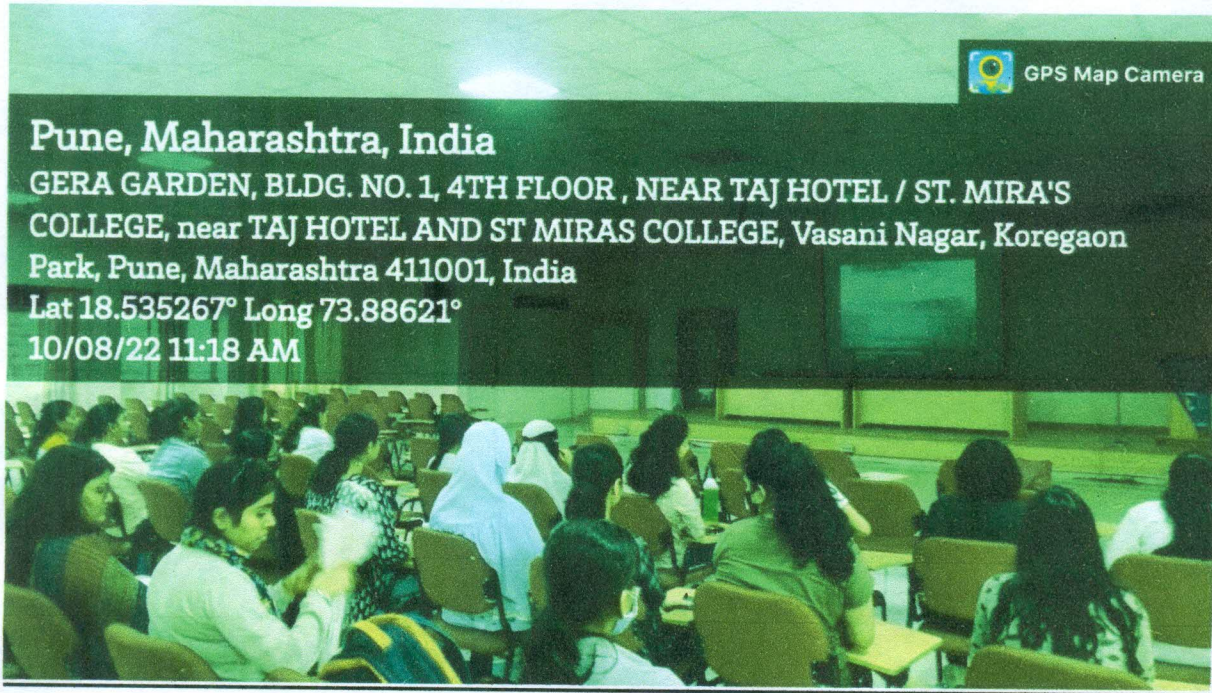

St. Mira's College for Girls, Pune
An Autonomous (Affiliated to Savitribai Phule Pune University)

Nagasaki Day – 10th August, 2022

Jayashree
Principal Incharge
St. Mira's College for Girls, Pune.