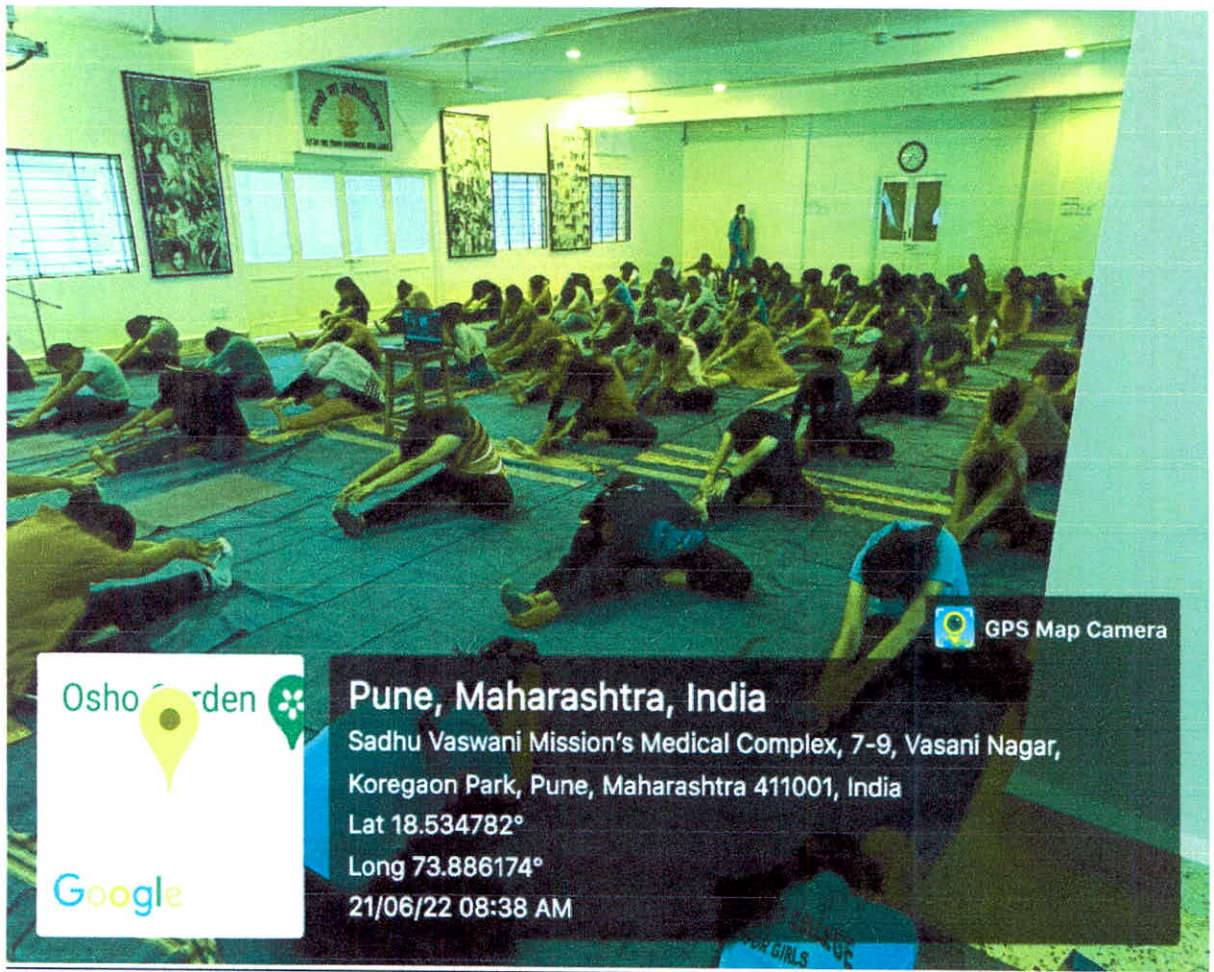

St. Mira's College for Girls, Pune
(Autonomus-Affiliated to Savitribai Phule Pune University)

Osho Garden
Google

Pune, Maharashtra, India
Sadhu Vaswani Mission's Medical Complex, 7-9, Vasani Nagar,
Koregaon Park, Pune, Maharashtra 411001, India
Lat 18.534782°
Long 73.886174°
21/06/22 08:38 AM

GPS Map Camera