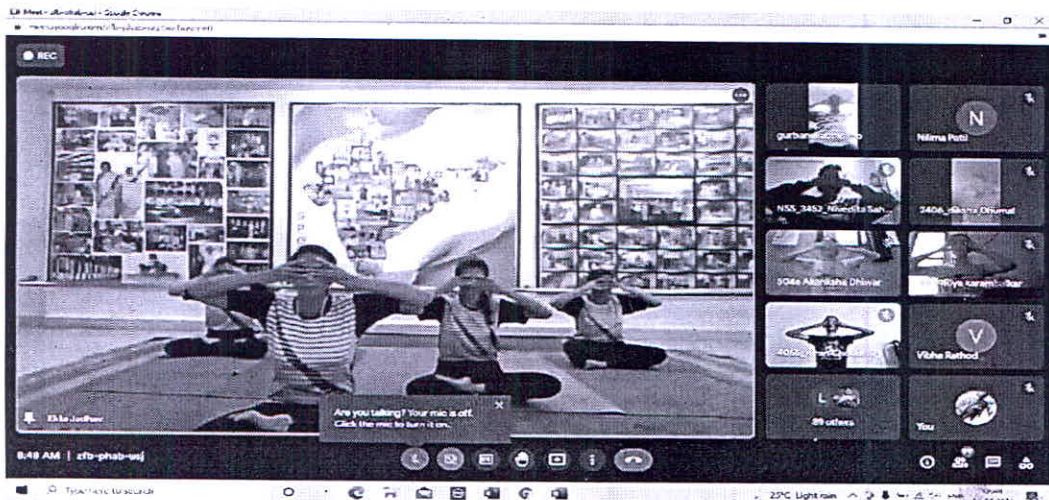

Pic 2 - International Yoga Day – 21st June 2021

Sandhuary - 18.534793°N; 73.886151°E

JR
Principal Incharge
St. Mira's College for Girls, Pune.