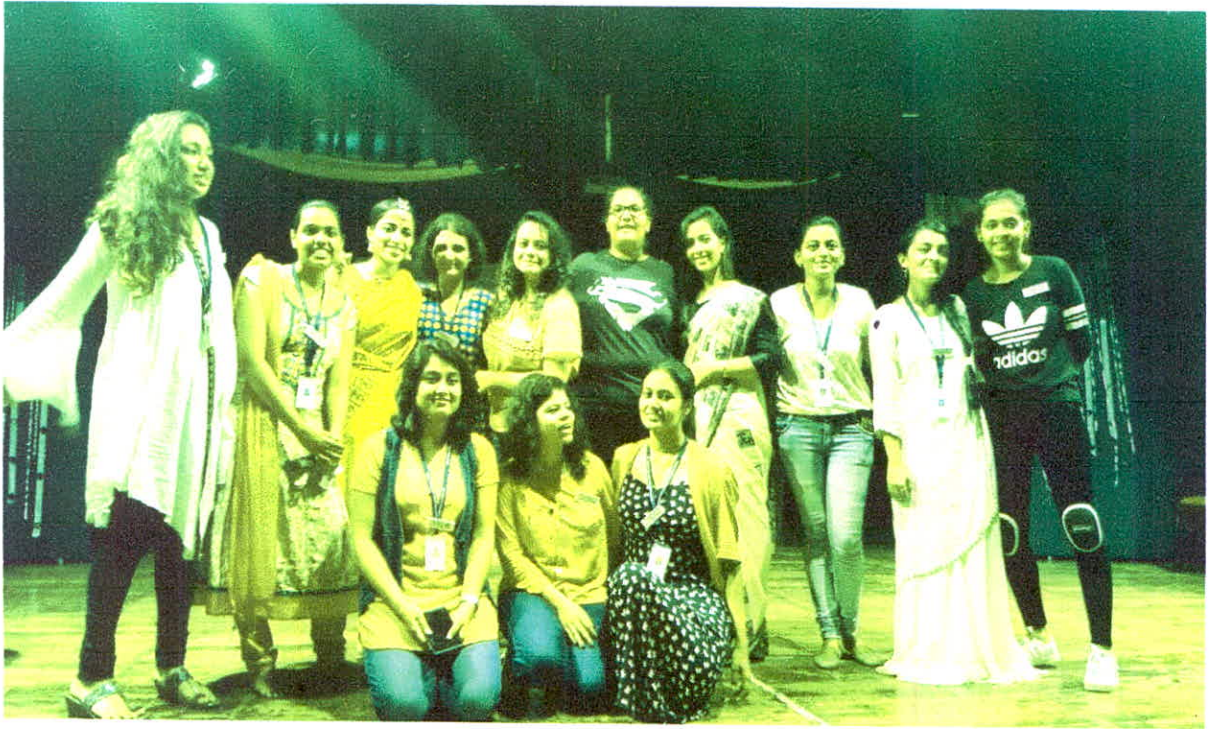

St. Mira's College for Girls, Pune
(Autonomus-Affiliated to Savitribai Phule Pune University)

TEACHERS' DAY-13th SEPTEMBER 2017

Jayat
Principal Incharge
St. Mira's College for Girls, Pune.