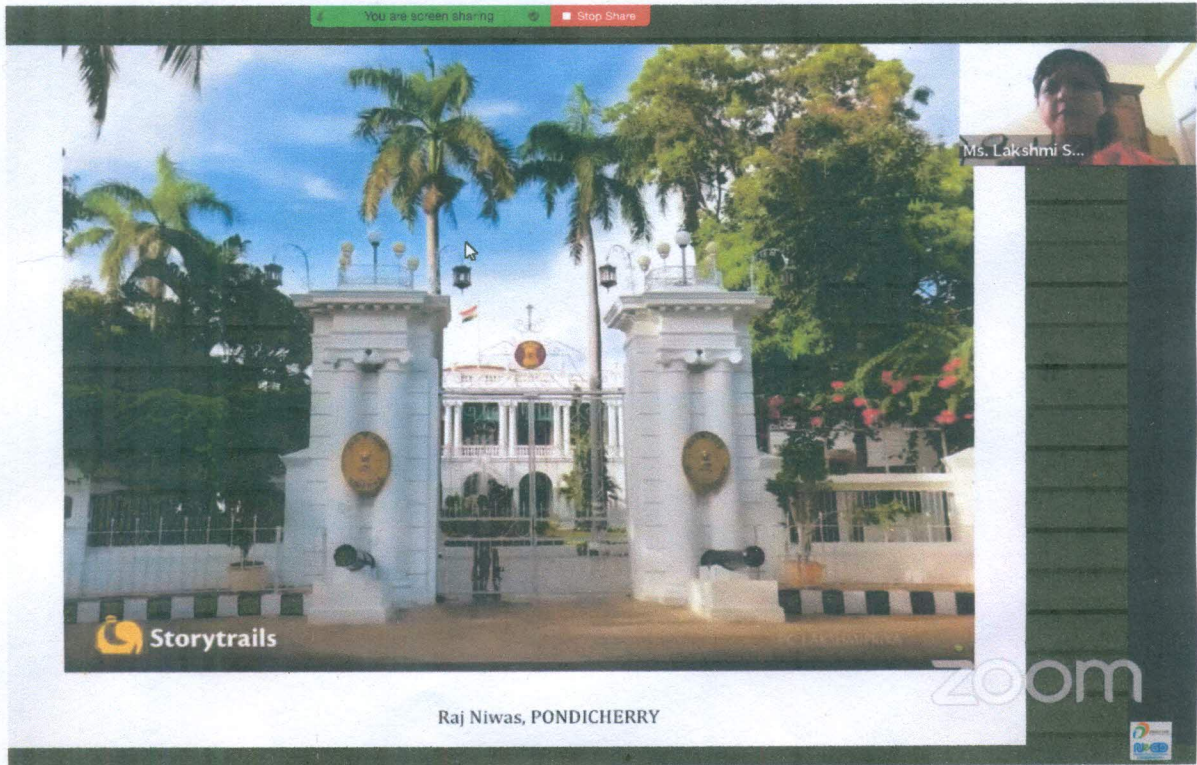

Pic 13 - World Heritage Week – 18th April 2020