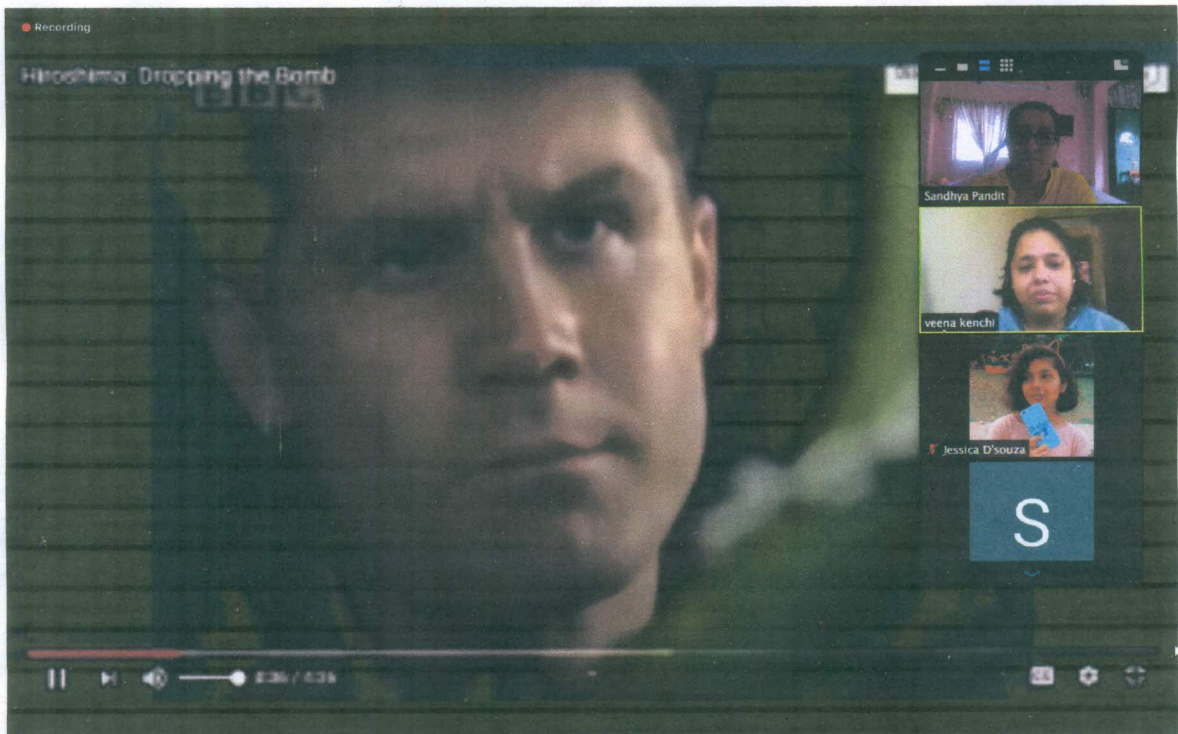

Jayab
 IQAC Co-Ordinator
 St. Mira's College for Girls, Pune

G. H. Gidwani
 Principal
 St. Mira's College for Girls

Pic 9 – International Youth Day – 12th August 2020

Pic 10 - Nagasaki Day – 22nd December 2020