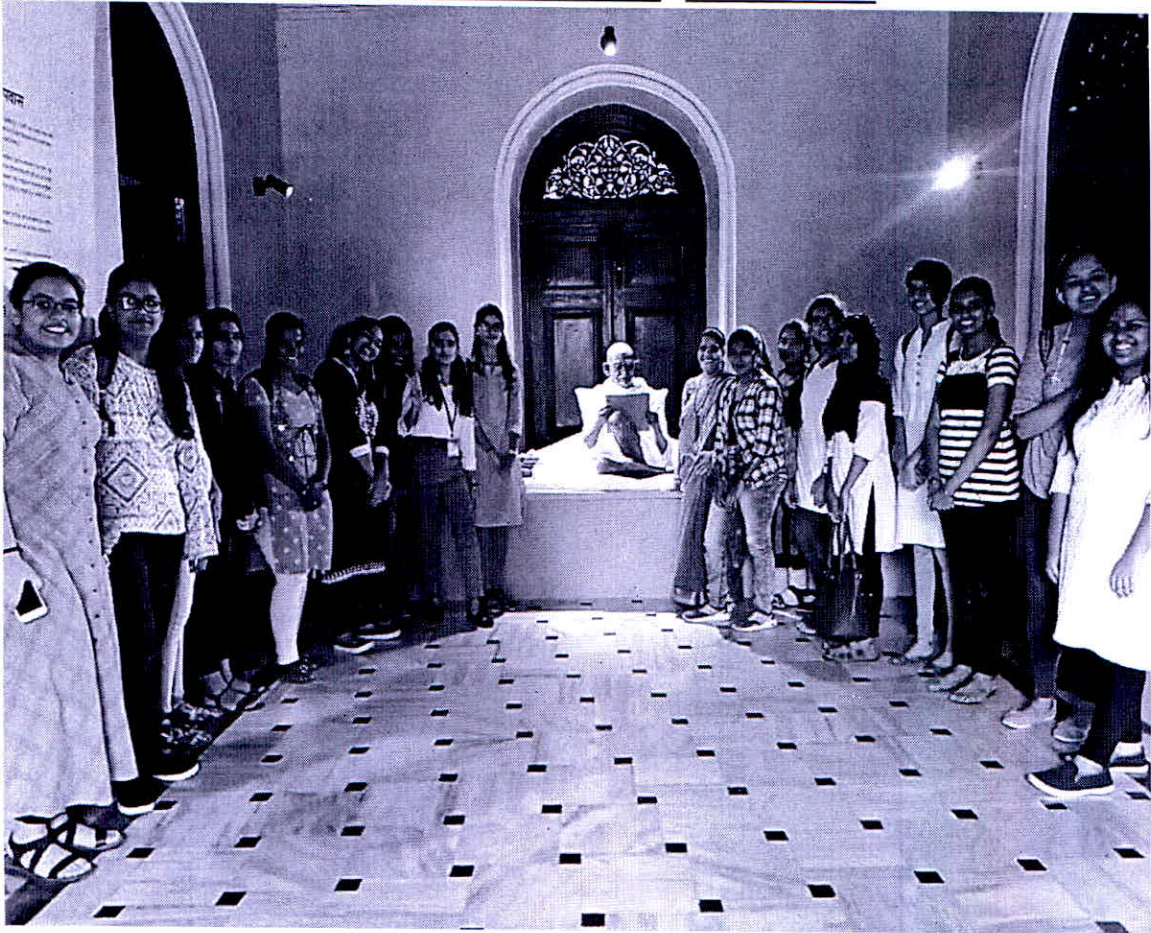

St. Mira's College For Girls Pune
Autonomous Affiliated to Savitribai Phule Pune University

Pic 15 - Gandhi Jayanti - 02nd October 2019