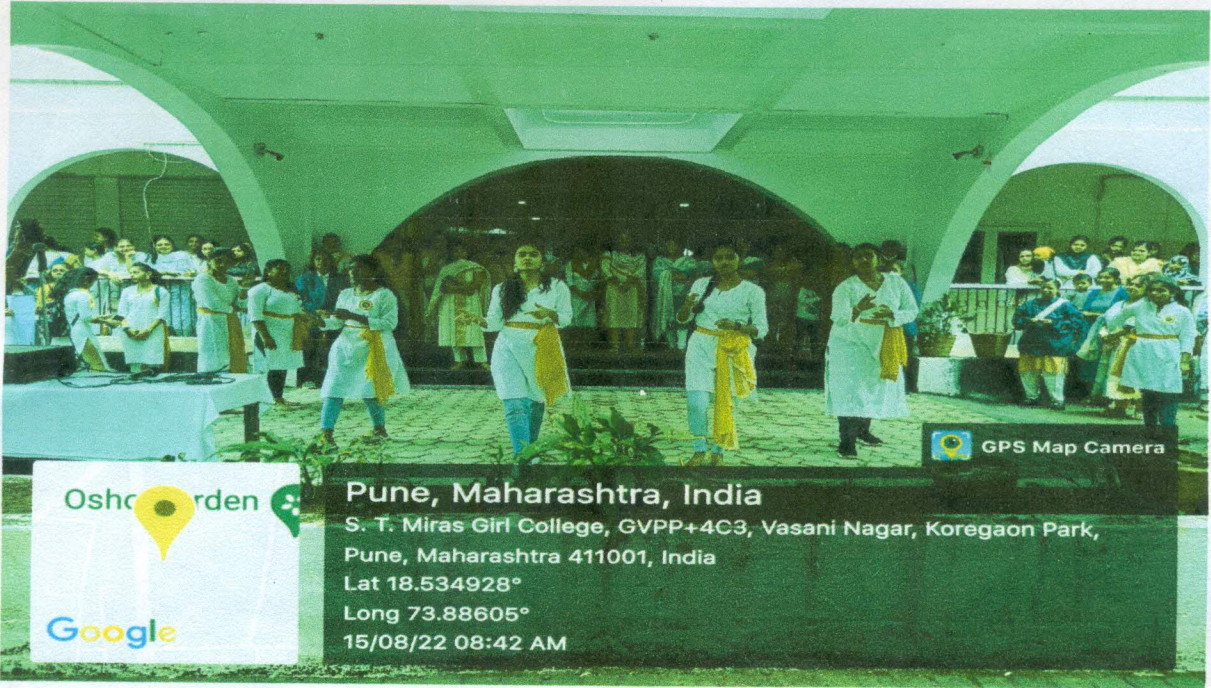

SAMUHIK RASHTRAGAAN STUDENTS AND TEACHERS-17th August,
2022

Jayak
Principal Incharge
St. Mira's College for Girls, Pune.

St. Mira's College for Girls, Pune
(Autonomous-Affiliated to Savitribai Phule Pune University)
VOLUNTEERS AT YUVA SANKALP CAMPAIGN ON AKAM-15th
August 2022

Jayab
Principal Incharge
 St. Mira's College for Girls, Pune.

St. Mira's College for Girls, Pune

(Autonomous-Affiliated to Savitribai Phule Pune University)

NATIONAL SPORTS DAY (THE ZUMBA SESSION) -29th August 2022

Jayab
Principal Incharge
St. Mira's College for Girls, Pune.

St. Mira's College for Girls, Pune

(Autonomous-Affiliated to Savitribai Phule Pune University)

Independence Day Celebration-15th August 2022

Jayati
Principal Incharge
St. Mira's College for Girls, Pune.