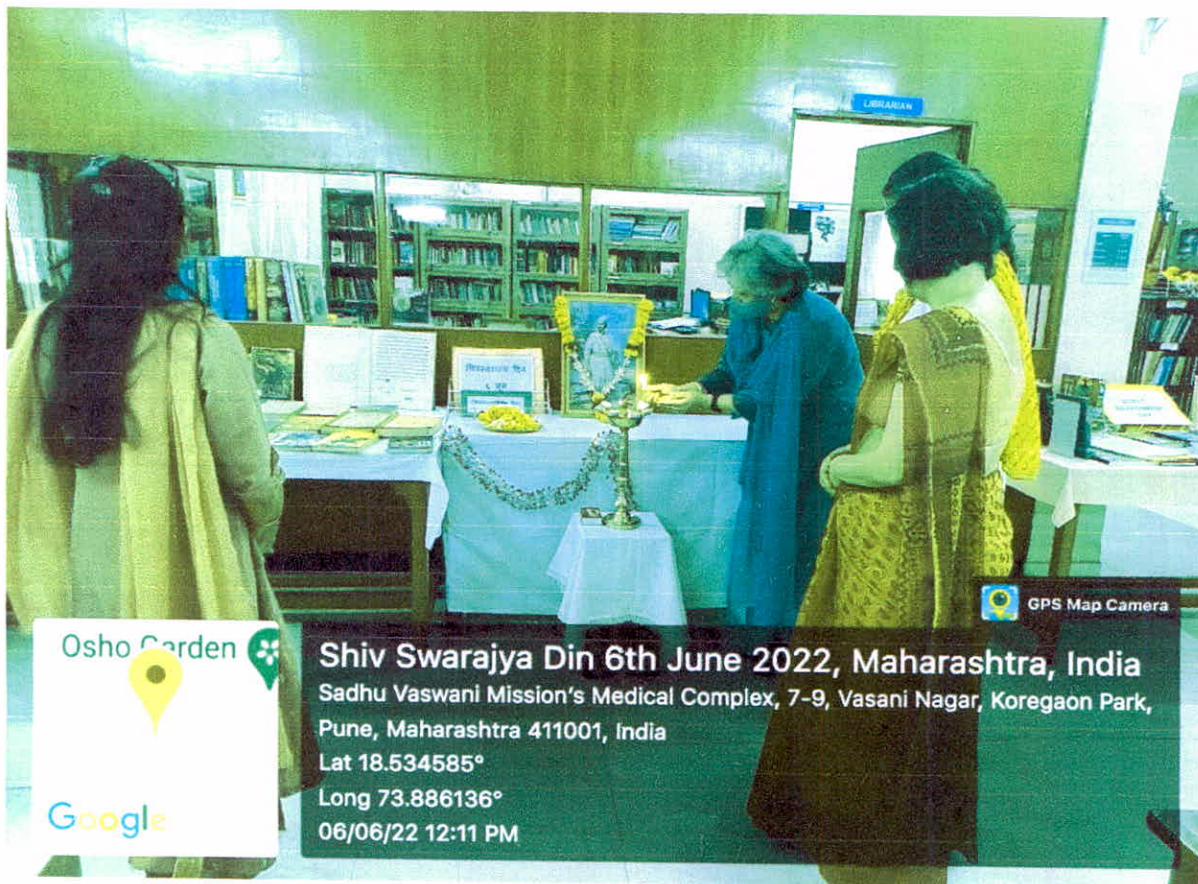

Pic 12 - Ek Bharat Shreshtha Bharat – 2021

Jh
Principal Incharge
St. Mira's College for Girls, Pune.

St. Mira's College For Girls Pune
 Autonomous Affiliated to Savitribai Phule Pune University
Pic 7 - Marathi Day – 28th February 2022

Pic 14 - World Heritage Week – 2022

13

Principal Incharge
St. Mira's College for Girls, Pune,

St. Mira's College for Girls, Pune
(Autonomous-Affiliated to Savitribai Phule Pune University)

Shiv Swarajya Din-6th June 2022

Jayati
Principal Incharge
St. Mira's College for Girls, Pune.

St. Mira's College for Girls, Pune

(Autonomus-Affiliated to Savitribai Phule Pune University)

Yoga Week from 13th June 2022 to 21th June 2022 and International Yoga Day on 21st June 2022