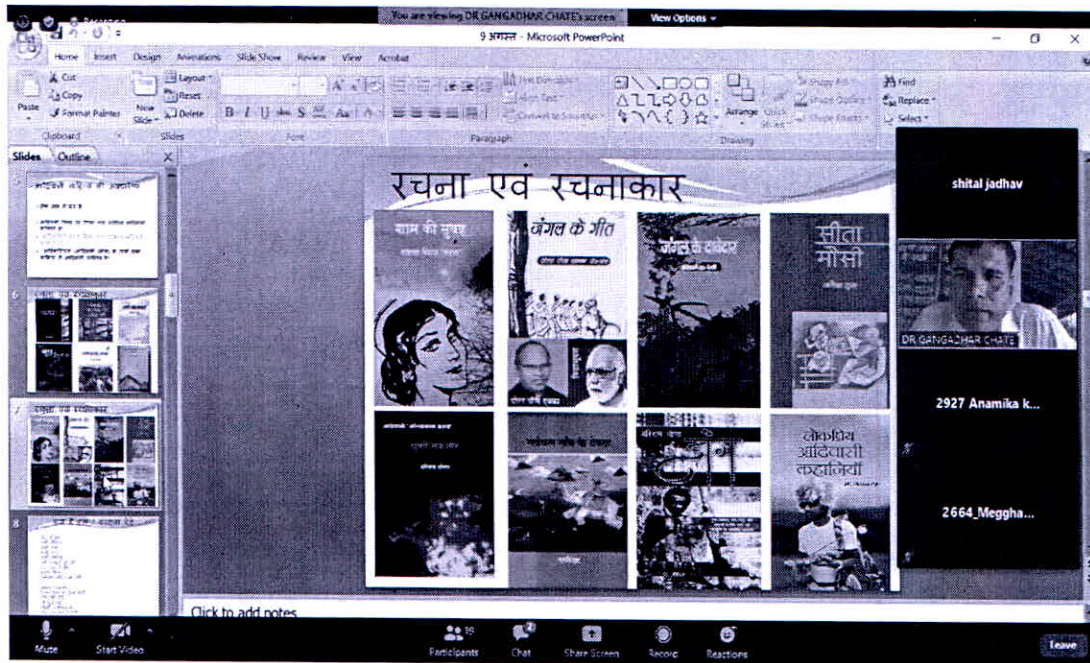

Pic 12 - Ek Bharat Shreshtha Bharat – 2021

Jh
Principal Incharge
St. Mira's College for Girls, Pune.

St. Mira's College For Girls Pune
 Autonomous Affiliated to Savitribai Phule Pune University
Pic 7 - Marathi Day – 28th February 2022