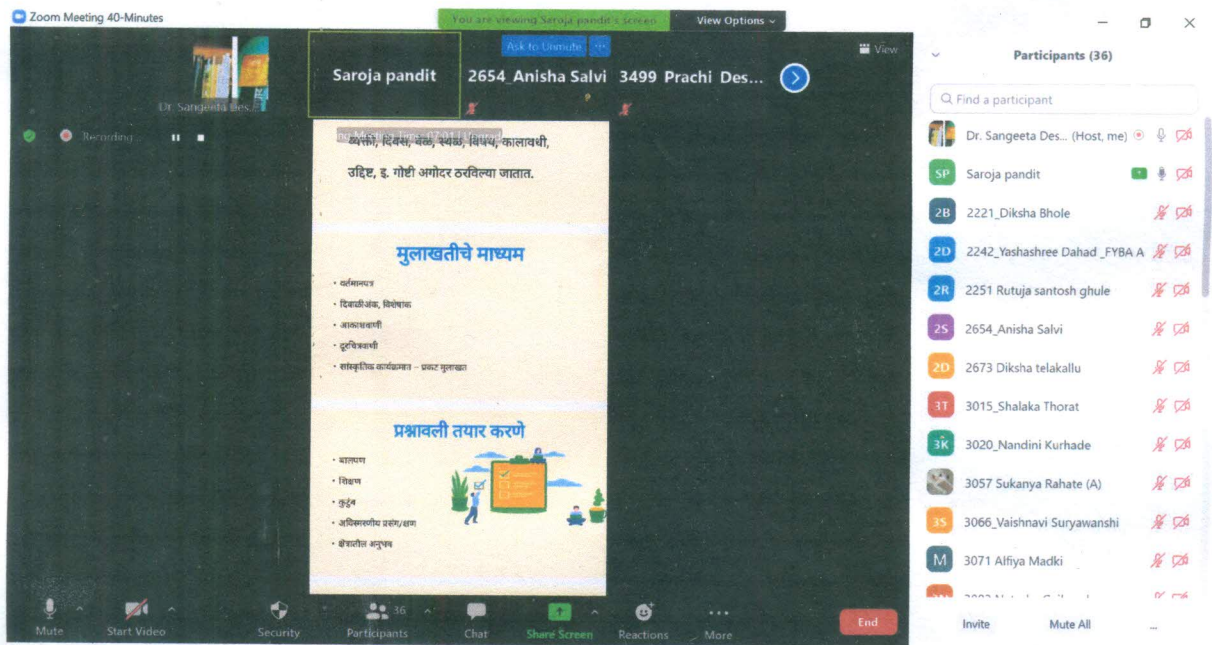

Jayak
IQAC Co-Ordinator
St. Mira's College for Girls, Pune

G. H. Gidwani
Principal
St. Mira's College for Girls

Pic 5 - Global Forgiveness Day - Moment of Calm – 02nd August 2020

Pic 6 - Marathi Day – 27th February 2020