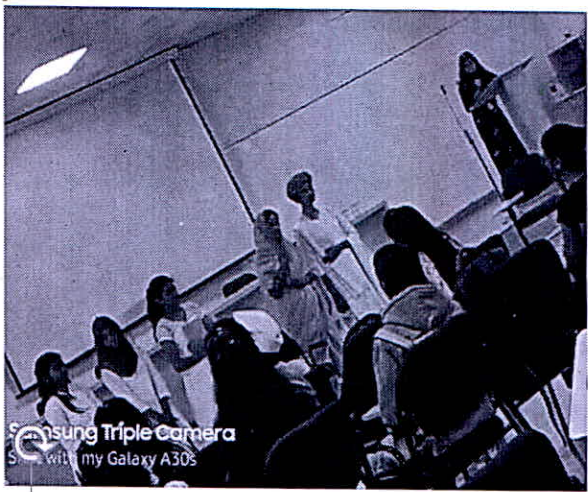

Pic 7 - Marathi Day - 27 February 2020

Marathi Day Photograph 27 February 2020.