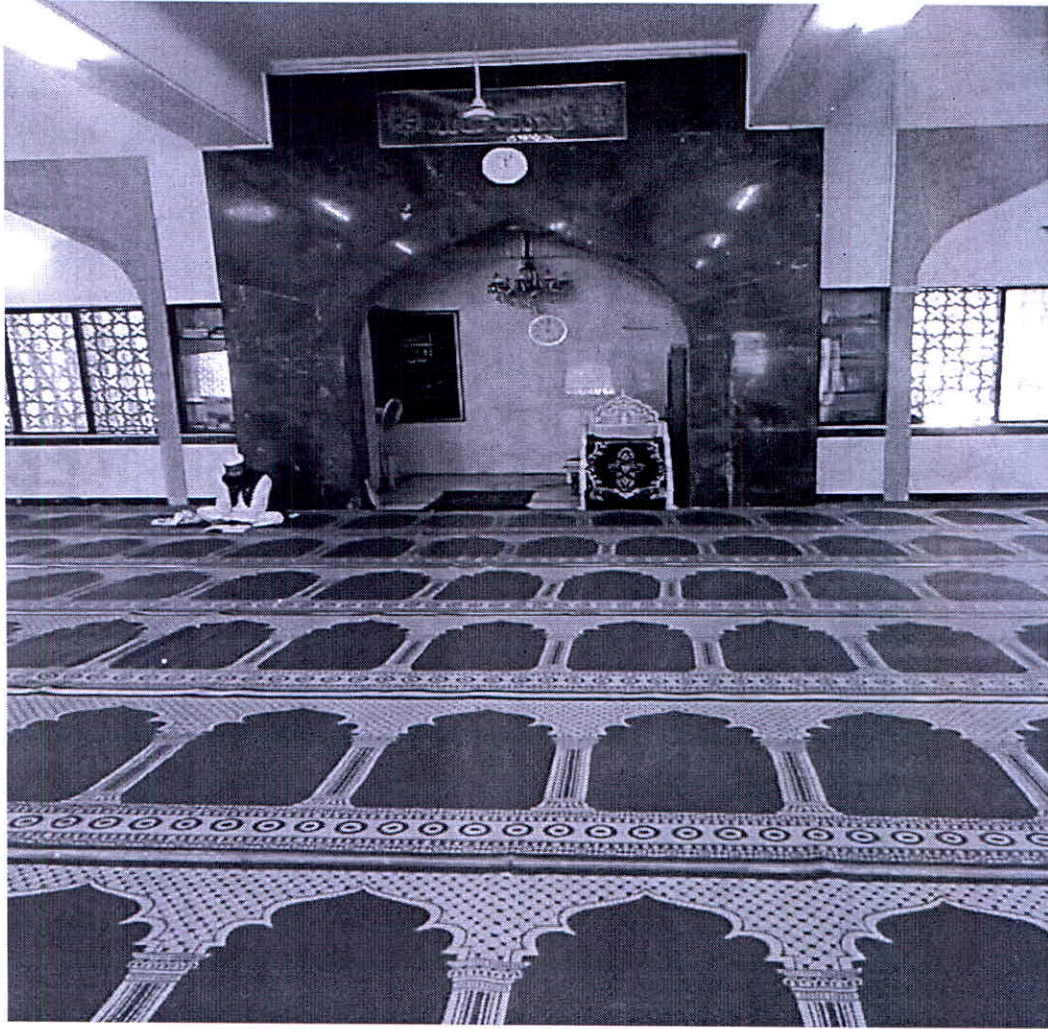

St. Mira's College For Girls Pune
Autonomous Affiliated to Savitribai Phule Pune University

Pic 7 - World Heritage Week - 2018

POONA COLLEGE DARGAH - 18.50620N, 73.87470E

JK

Principal Incharge
St. Mira's College for Girls, Pune.