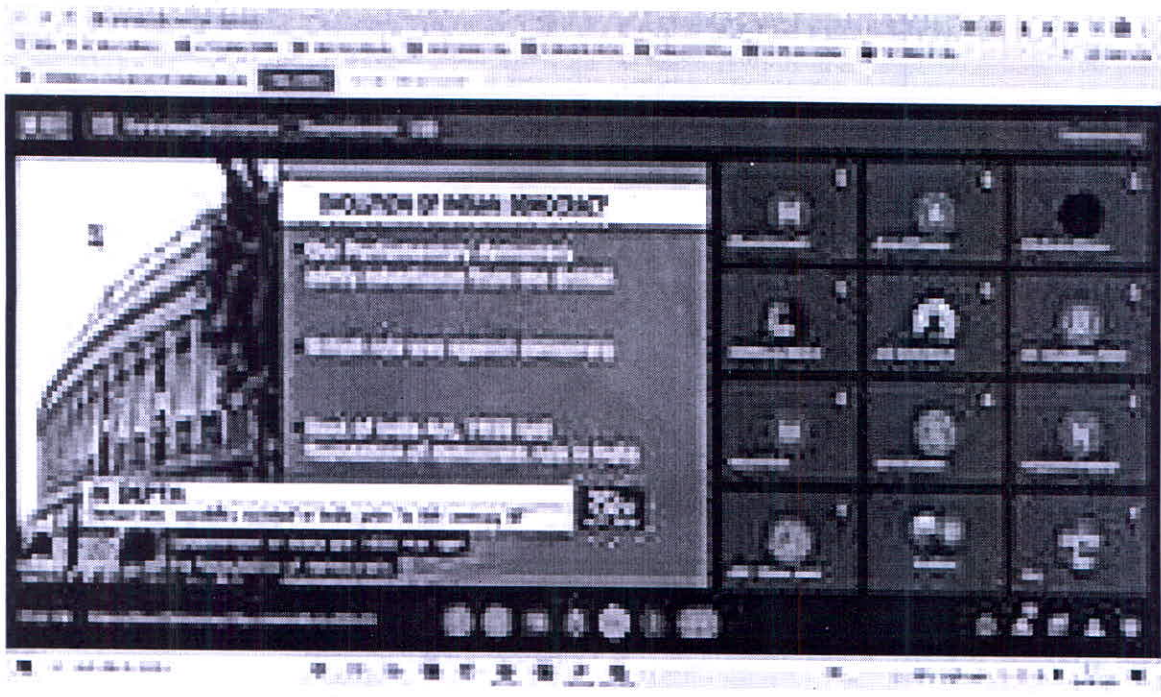

Jh
Principal Incharge
St. Mira's College for Girls, Pune.