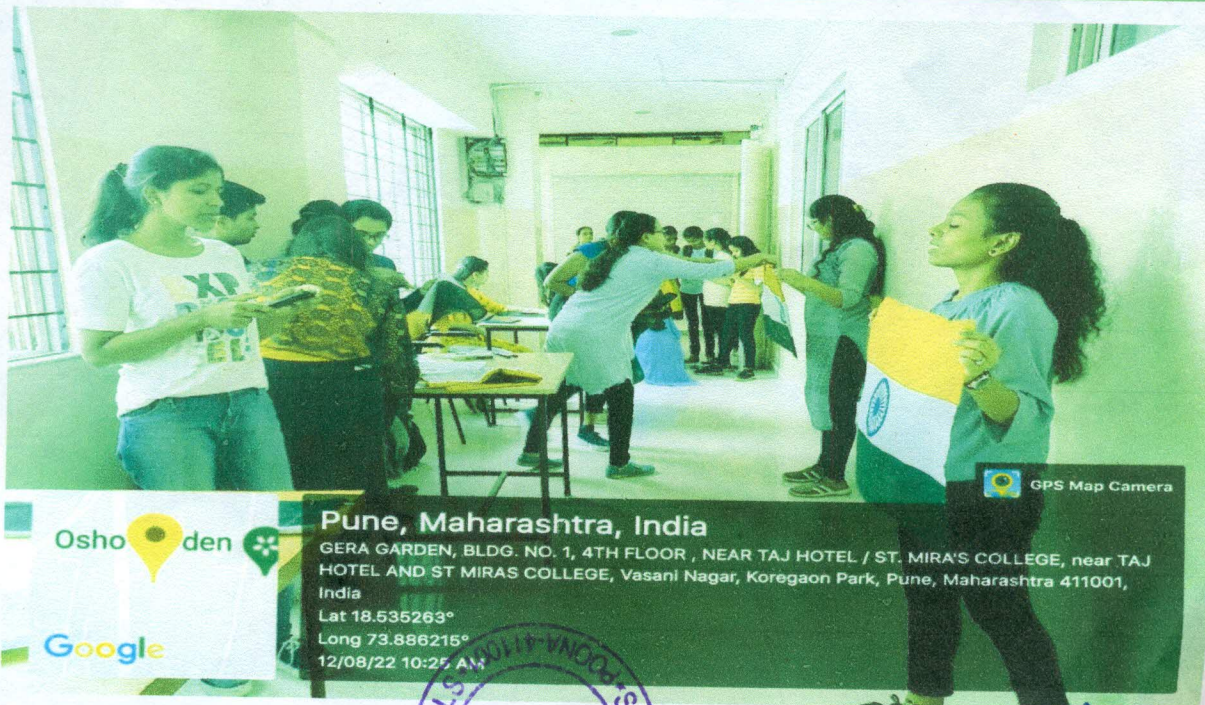

Pune, Maharashtra, India
GERA GARDEN, BLDG. NO. 1, 4TH FLOOR, NEAR TAJ HOTEL / ST. MIRA'S COLLEGE, near TAJ HOTEL AND ST MIRAS COLLEGE, Vasani Nagar, Koregaon Park, Pune, Maharashtra 411001, India
Lat 18.535263°
Long 73.886215°
12/08/22 10:25 AM