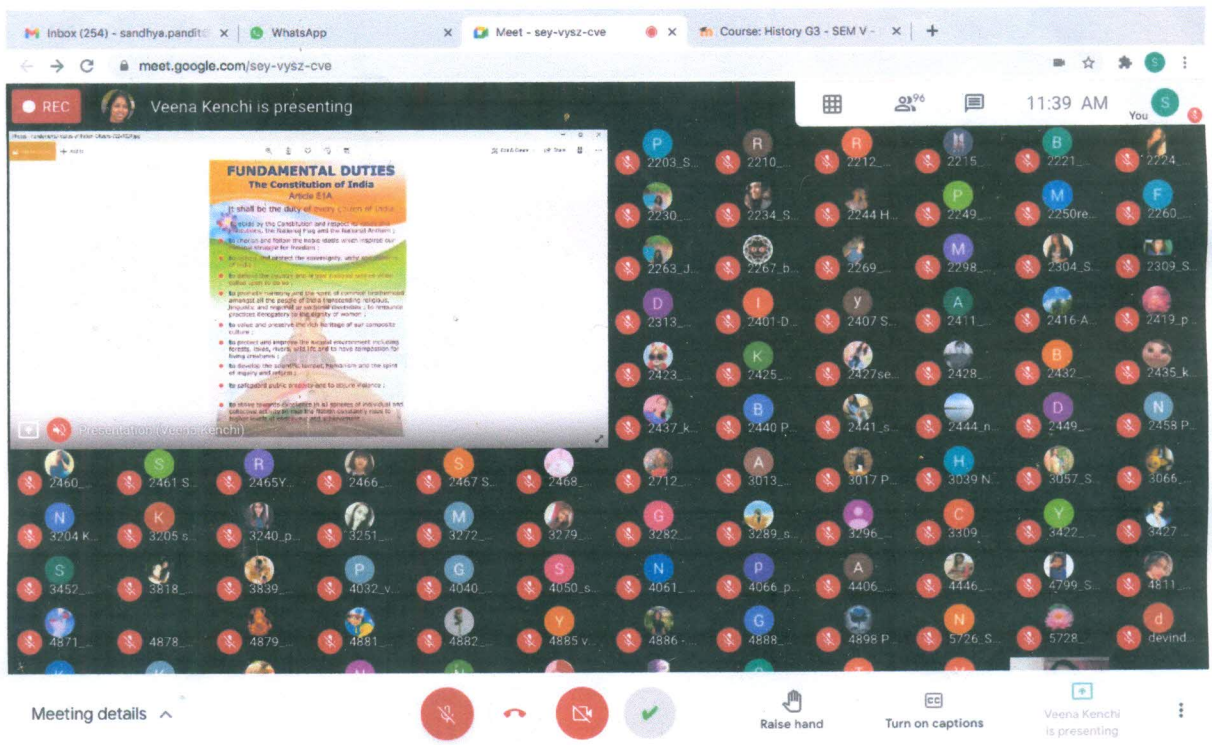

Jayak
IQAC Co-Ordinator
St. Mira's College for Girls, Pune

G. H. Gidwani
Principal
St. Mira's College for Girls

Pic 7 - Constitution Day – 26th November 2020

Pic 8 - Constitution Day – 26th November 2020