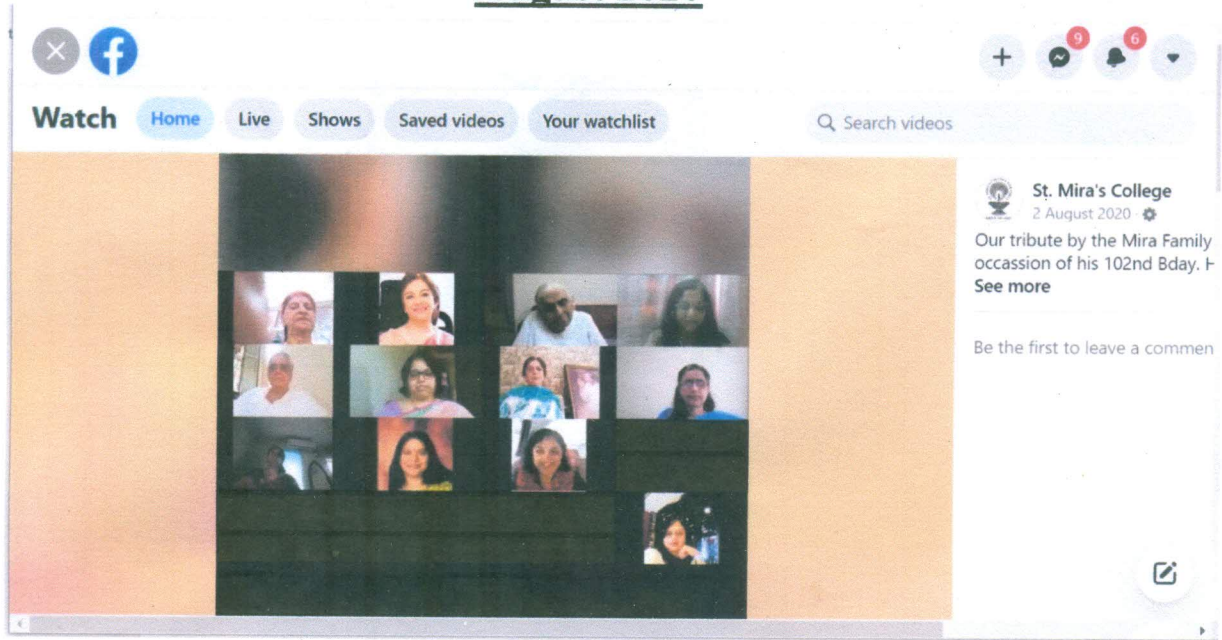

Pic 5 - Global Forgiveness Day - Moment of Calm – 02nd August 2020