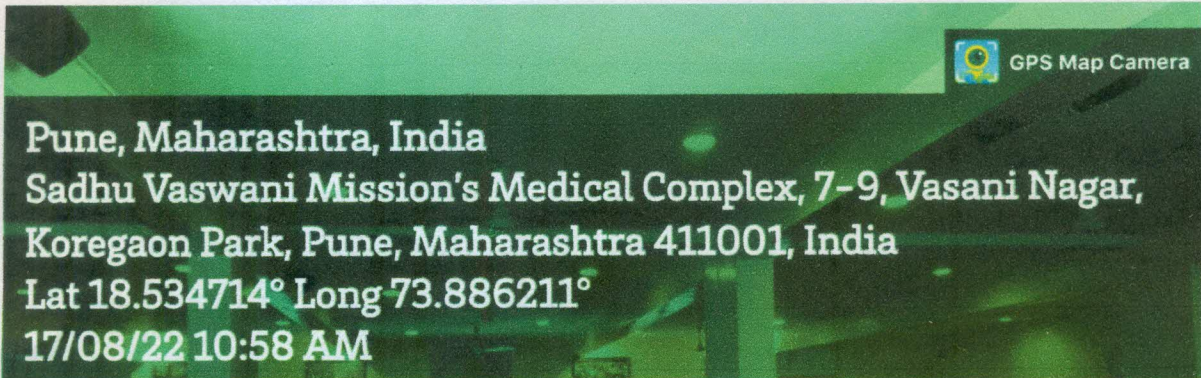

St. Mira's College for Girls, Pune

(Autonomous-Affiliated to Savitribai Phule Pune University)

SAMUHIK RASHTRAGAAN STUDENTS AND TEACHERS-17th August,
2022

Jayak
Principal Incharge
St. Mira's College for Girls, Pune.