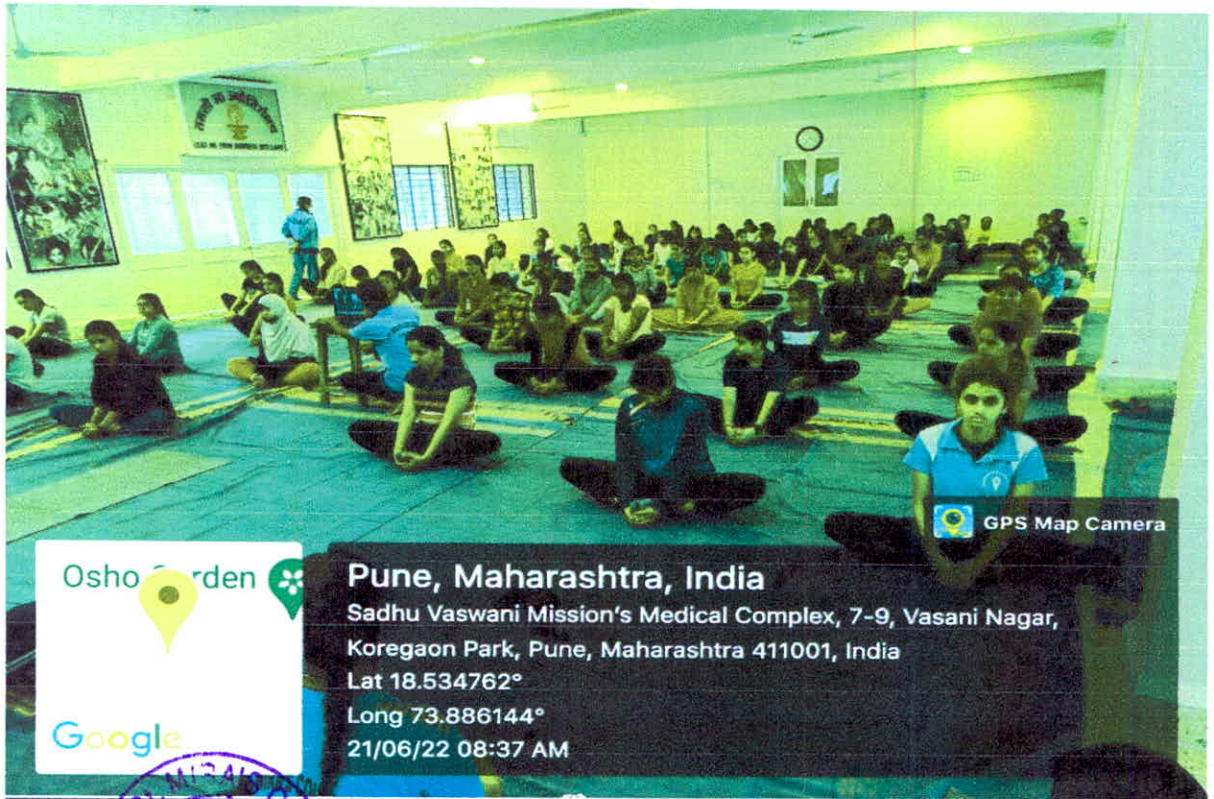

Osho Garden
Google

Pune, Maharashtra, India
Sadhu Vaswani Mission's Medical Complex, 7-9, Vasani Nagar,
Koregaon Park, Pune, Maharashtra 411001, India
Lat 18.534762°
Long 73.886144°
21/06/22 08:37 AM

GPS Map Camera