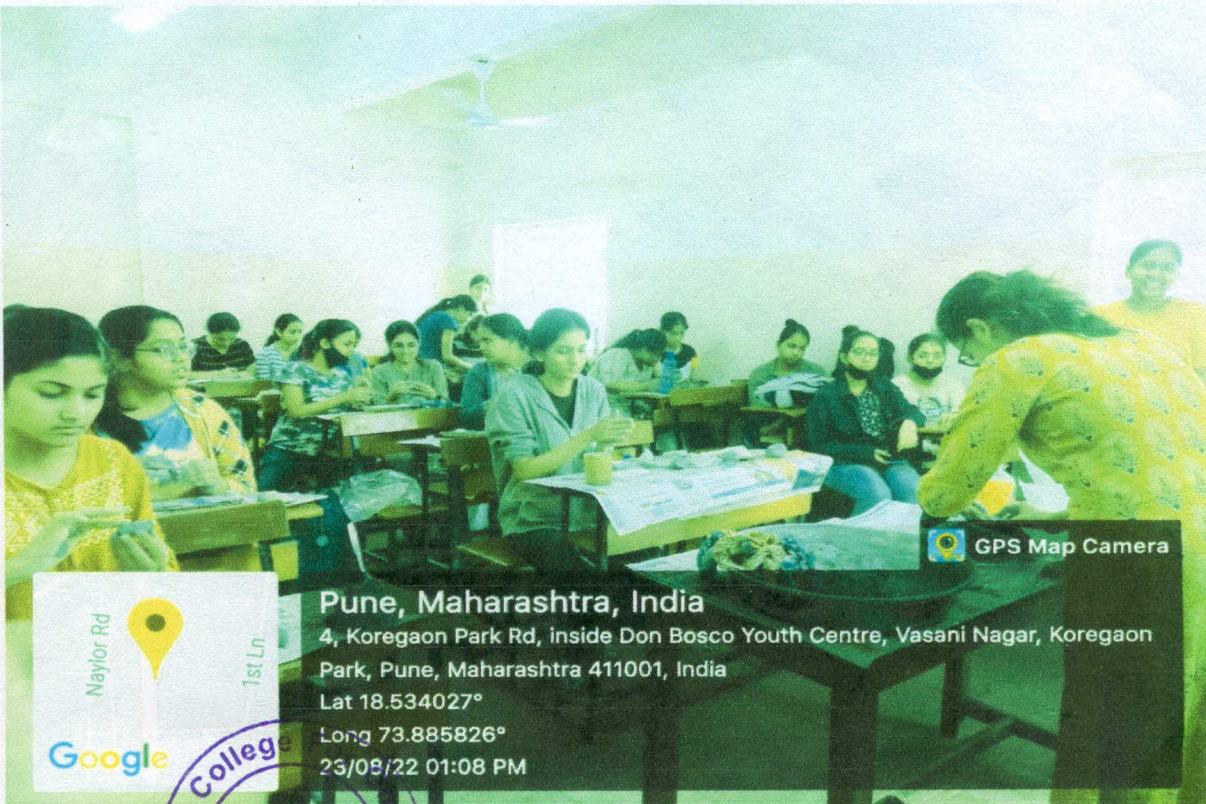

Google

Naylor Rd

1st Ln

Pune, Maharashtra, India

4, Koregaon Park Rd, inside Don Bosco Youth Centre, Vasani Nagar, Koregaon Park, Pune, Maharashtra 411001, India

Lat 18.534027°

Long 73.885826°

23/08/22 01:08 PM

GPS Map Camera