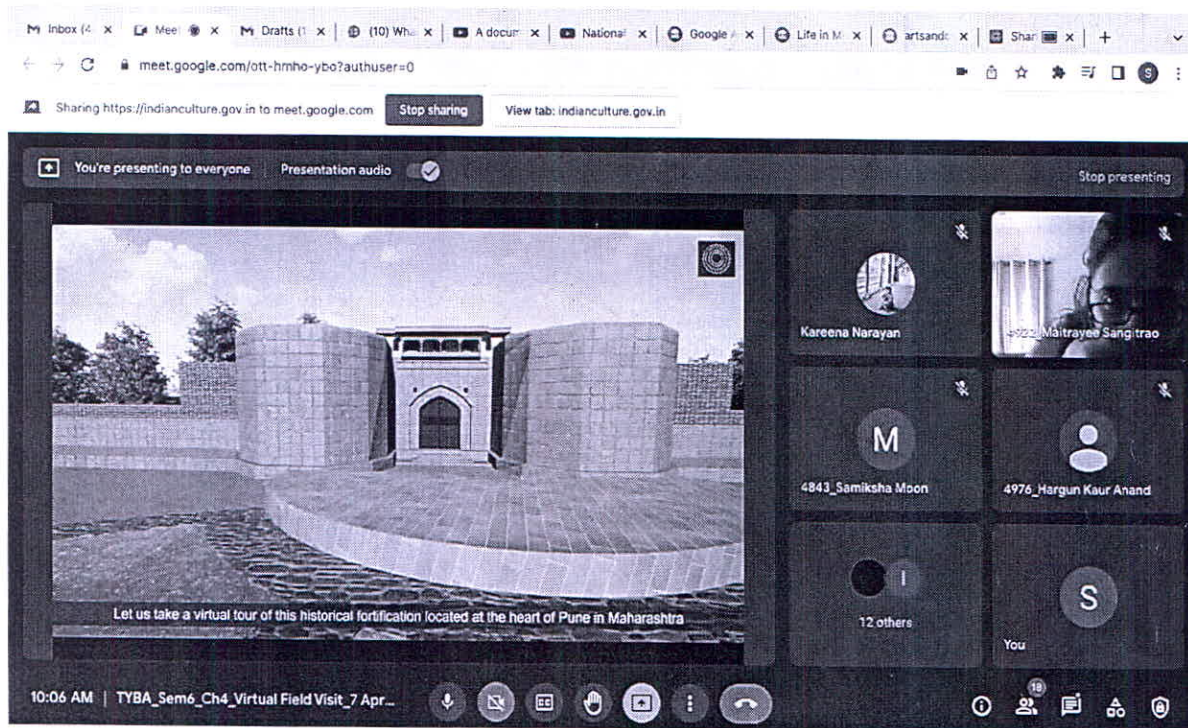

Pic 14 - World Heritage Week – 2022