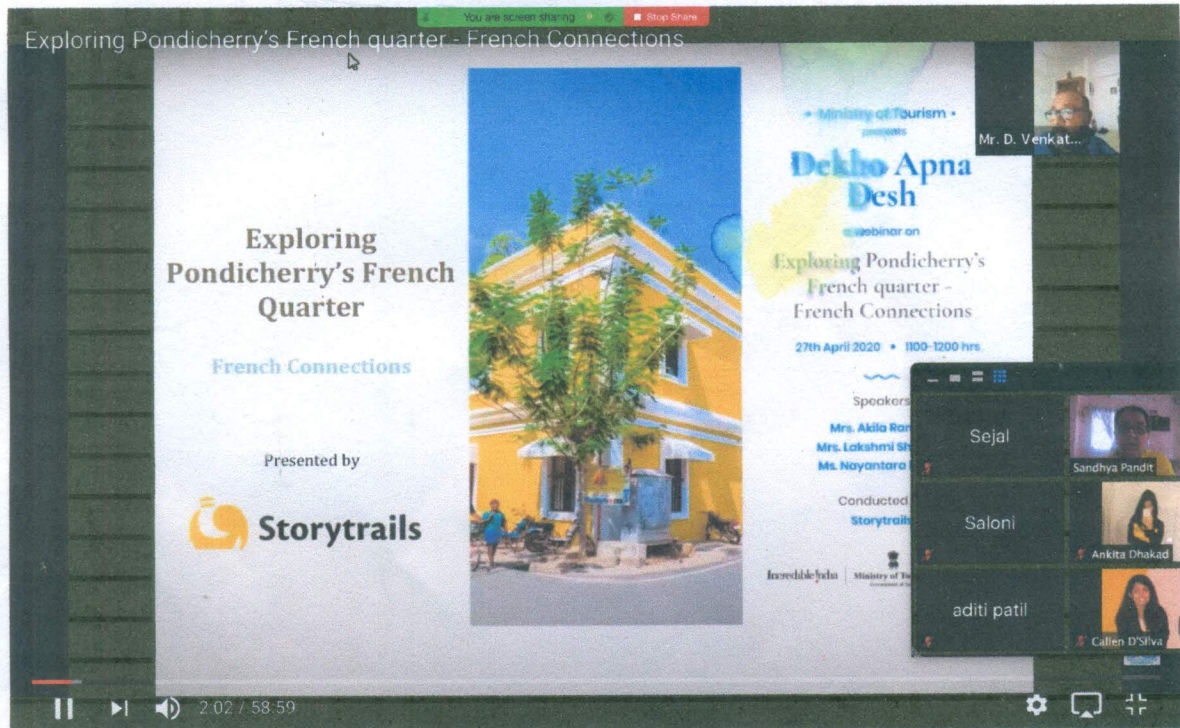

Pic 14 - World Heritage Week – 18th April 2020

Jayab
IQAC Co-Ordinator
St. Mira's College for Girls, Pune