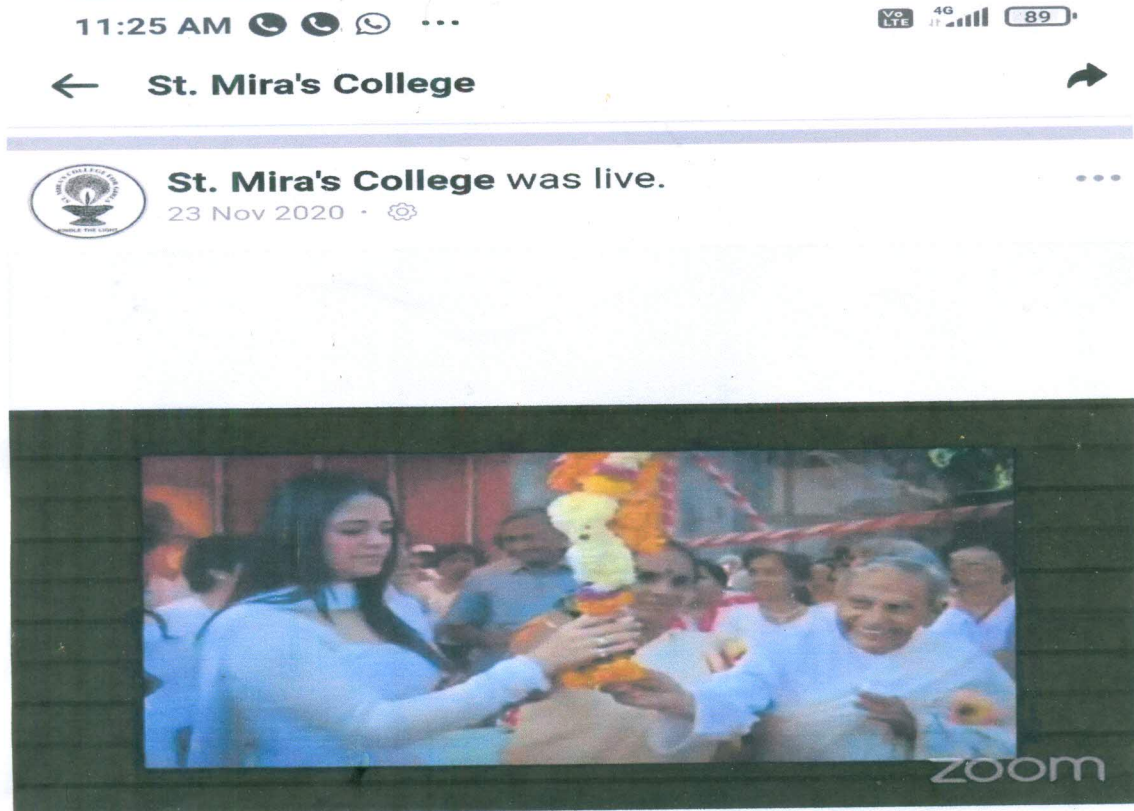

Jayesh
IQAC Co-Ordinator
St. Mira's College for Girls, Pune

G. H. Gidwani
Principal
St. Mira's College for Girls

Pic 3 - International Day of Peace – 21st September 2020

Pic 4 - International Meatless Day – 25th November 2020