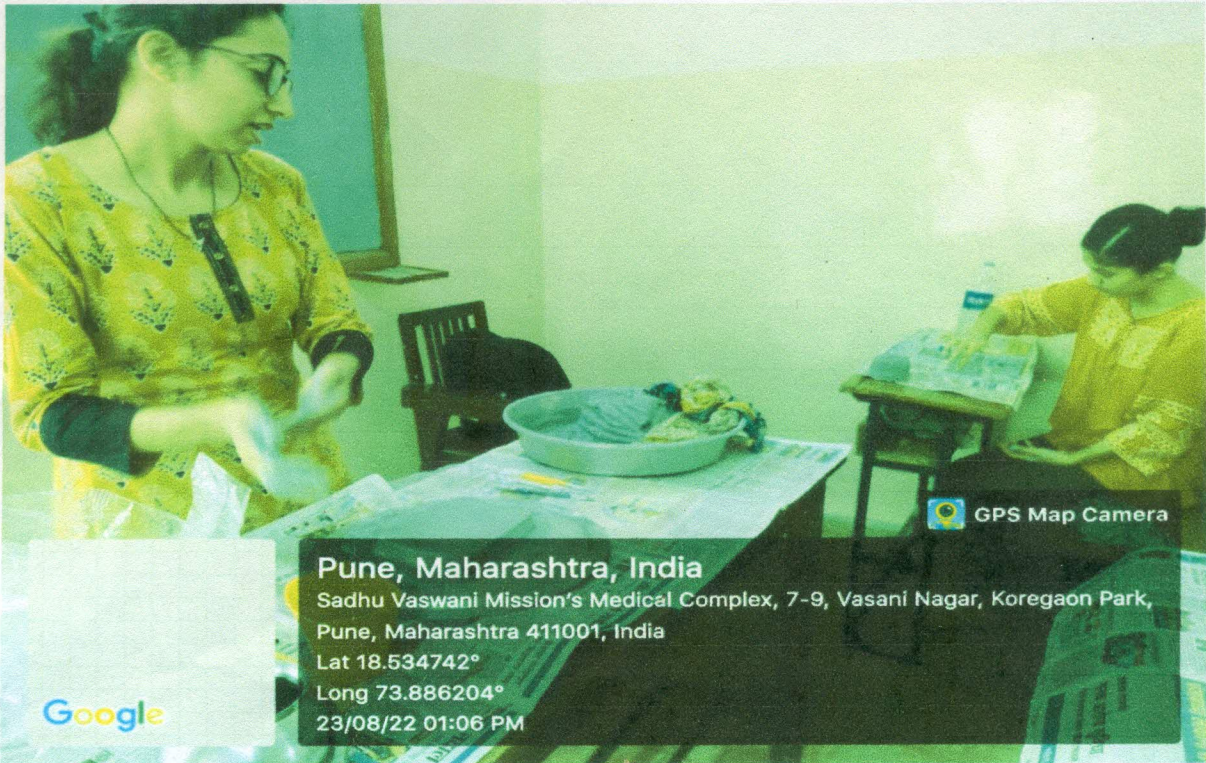

St. Mira's College for Girls, Pune

(Autonomous-Affiliated to Savitribai Phule Pune University)

Ganpati Idol Making-22nd August 2022

Google

Pune, Maharashtra, India

Sadhu Vaswani Mission's Medical Complex, 7-9, Vasani Nagar, Koregaon Park, Pune, Maharashtra 411001, India

Lat 18.534742°

Long 73.886204°

23/08/22 01:06 PM

GPS Map Camera