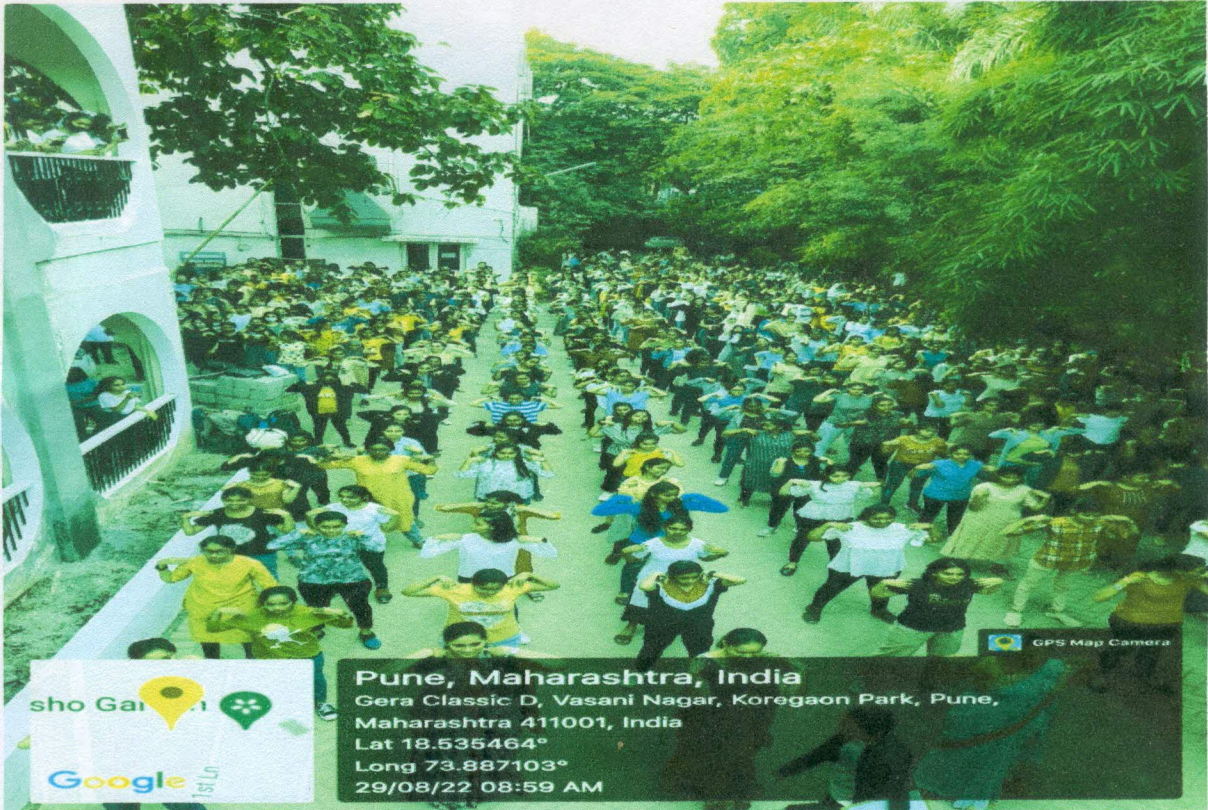

SAMUHIK RASHTRAGAAN STUDENTS AND TEACHERS-17th August,
2022

Jayak
Principal Incharge
St. Mira's College for Girls, Pune.

St. Mira's College for Girls, Pune
(Autonomous-Affiliated to Savitribai Phule Pune University)
VOLUNTEERS AT YUVA SANKALP CAMPAIGN ON AKAM-15th
August 2022

Jayab
Principal Incharge
 St. Mira's College for Girls, Pune.

St. Mira's College for Girls, Pune

(Autonomous-Affiliated to Savitribai Phule Pune University)

NATIONAL SPORTS DAY (THE ZUMBA SESSION) -29th August 2022