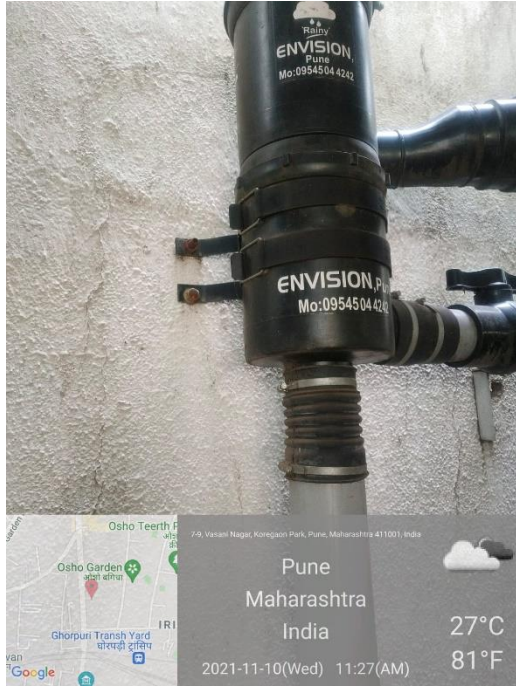

**Options:**

**B. Any 3 of the above**

- *Geotagged Photos*

**Index**

<b>S.NO</b>	<b>Particulars</b>
1.	Photo 1 Rainwater Harvesting System
2.	Photo 2 to Photo 8 Tanks
3.	Photo 9 Water Room

**St. Mira's College for Girls, Pune**  
**Autonomous (Affiliated to Savitribai Phule Pune University)**

**Rain water Harvesting**

**Photo 1- Rainwater Harvesting System**

**St. Mira's College for Girls, Pune**  
**Autonomous (Affiliated to Savitribai Phule Pune University)**

**Tanks**

Photo 2

Photo 3

**St. Mira's College for Girls, Pune**  
**Autonomous (Affiliated to Savitribai Phule Pune University)**