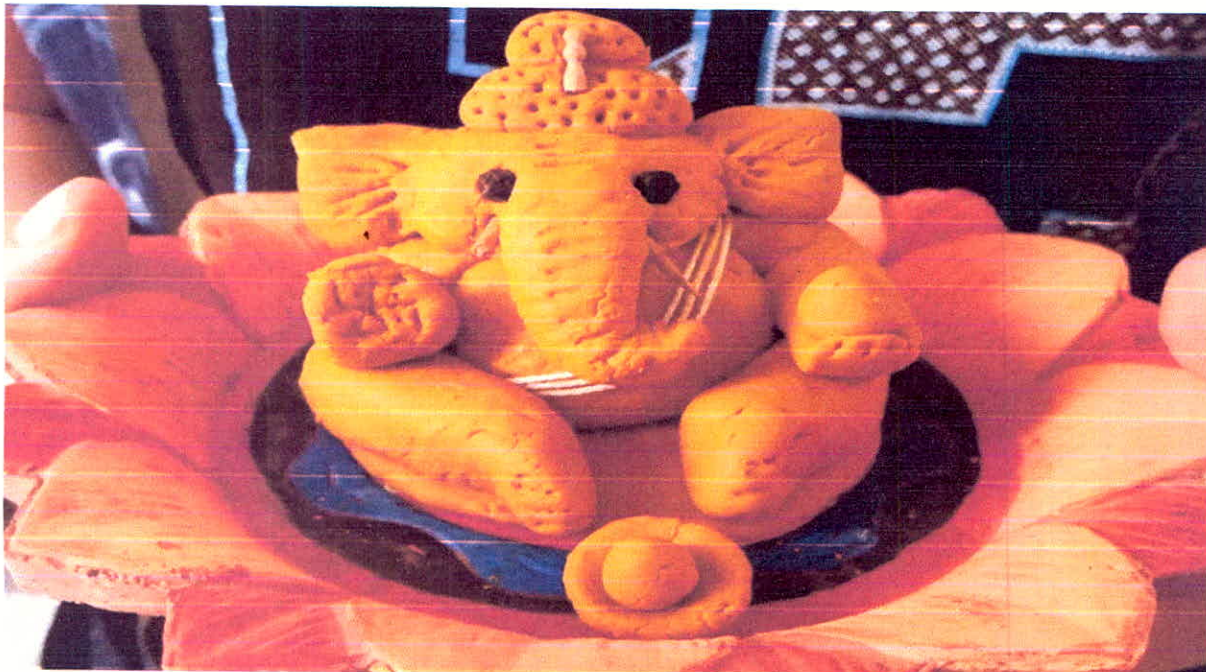

Pic 2

Eco friendly Ganapathi and emersion of Ganapathi in eco-friendly way