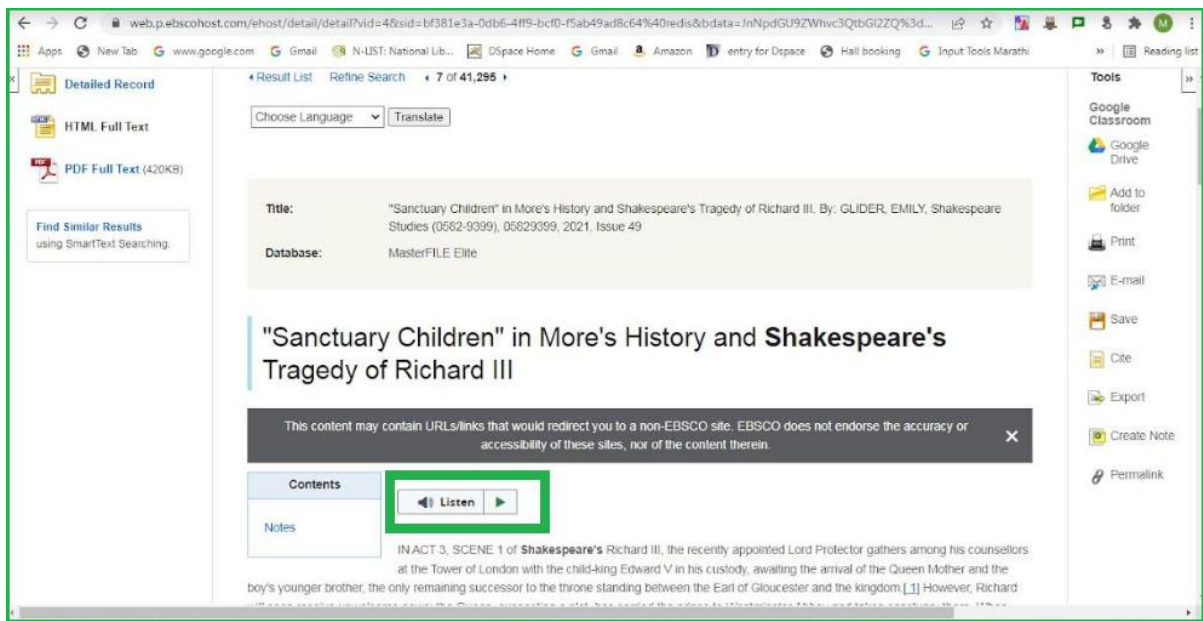

Photo 11 EBSCO – Screen Reading (22/10/2020)

Lat 18.534578° Long 73.886204°