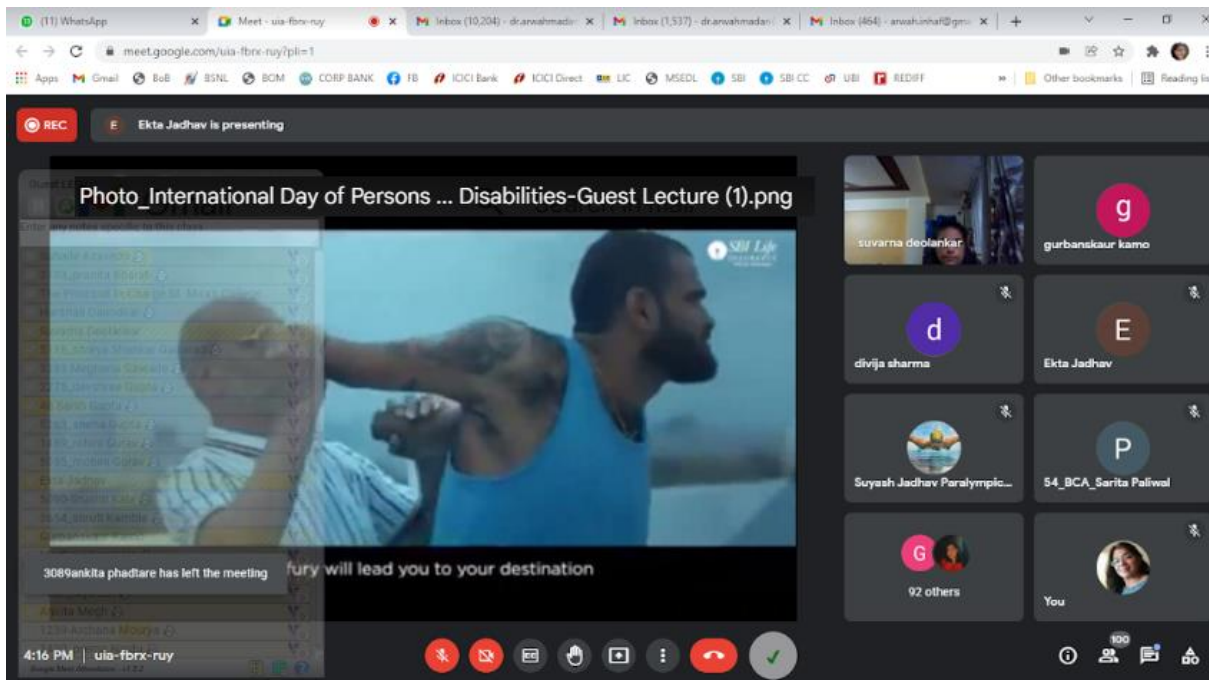

ACTIVITIES

Photo 22 International Day of Persons with Disability (2020-21)

Photo 23 Disability Sensitization Workshop (2017-18)

Lat 18.534864 Long 73.886244

**St. Mira's College for Girls, Pune
Autonomous (Affiliated to Savitribai Phule Pune University)**