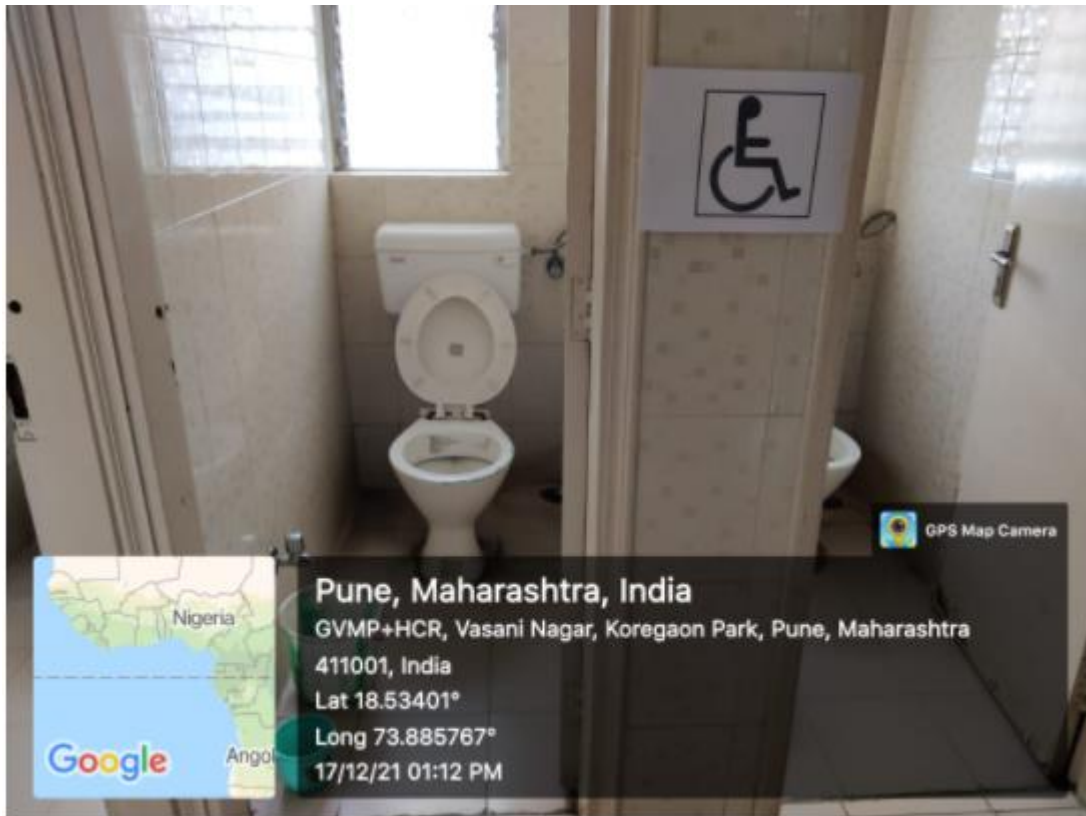

Photo 1 Ramp Specially-abled

Photo 2 Lift for Specially-abled

Photo 3 Lift for Specially-abled

Photo 4. Wheel Chair for Specially-abled

**St. Mira's College for Girls, Pune
Autonomous (Affiliated to Savitribai Phule Pune University)**

Geotagged photographs of the facilities

DISABLED-FRIENDLY WASHROOMS

Photo 5. Washroom for Specially-abled

**St. Mira's College for Girls, Pune
Autonomous (Affiliated to Savitribai Phule Pune University)**