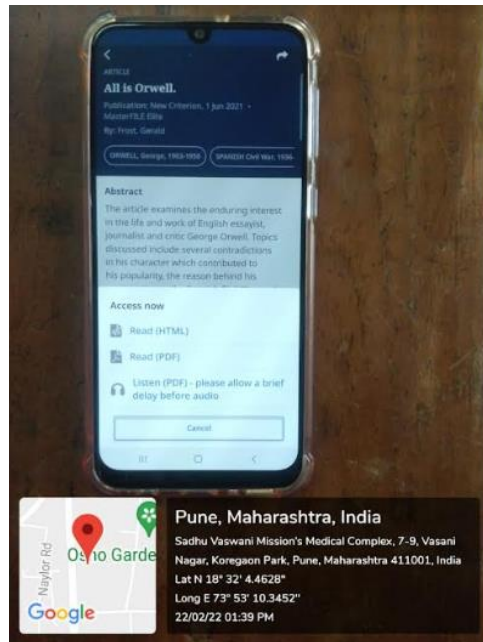

**St. Mira's College for Girls, Pune
Autonomous (Affiliated to Savitribai Phule Pune University)**

Geotagged photographs of the facilities

Photo 10 Audio Facility - EBSCO Mobile App Lat 18.534579° Long 73.886203°