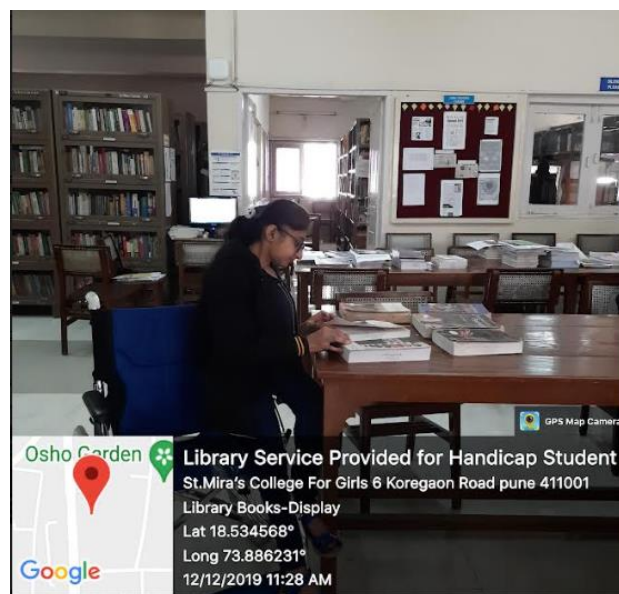

**Photo 17 Interviewing Specially-able student
Lat 18.534868 Long 73.886283**

Photo 18 Library facility for specially-abled

**St. Mira's College for Girls, Pune
Autonomous (Affiliated to Savitribai Phule Pune University)**