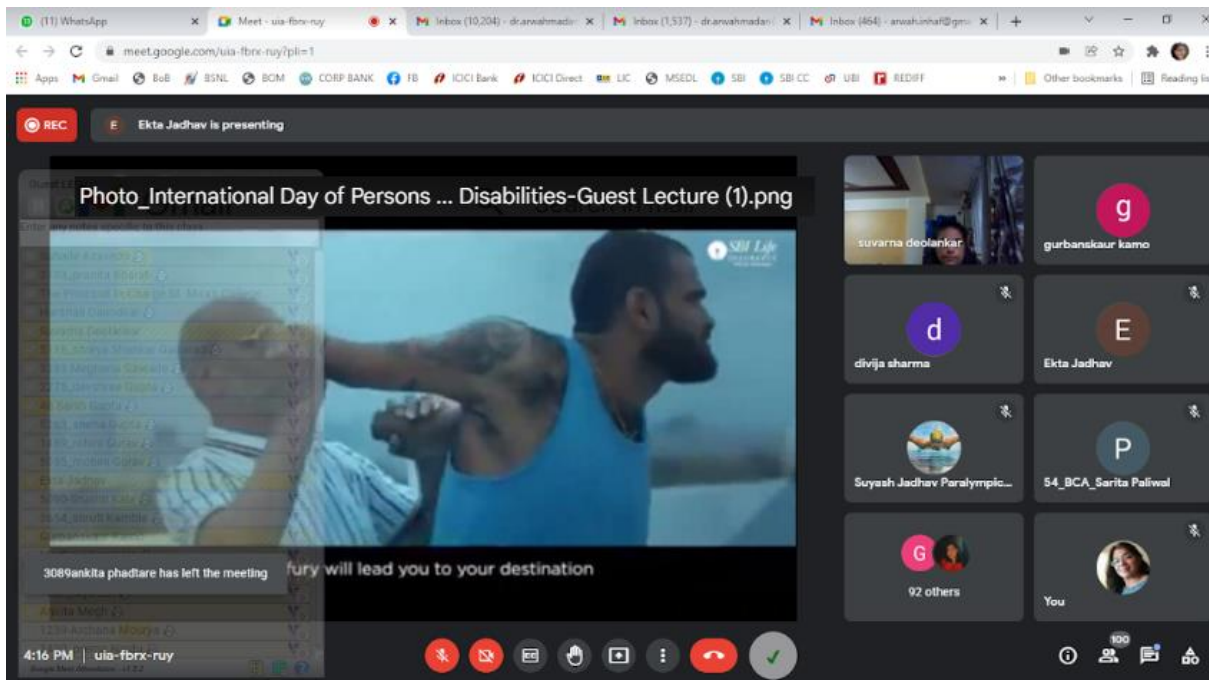

**St. Mira's College for Girls, Pune  
Autonomous (Affiliated to Savitribai Phule Pune University)**

**Geotagged photographs of the facilities**

**ACTIVITIES**

**Photo 1 International Day of Persons with Disability (2020-21)**

**Photo 2 Disability Sensitization Workshop (2017-18)  
Lat 18.534864 Long 73.886244**

**St. Mira's College for Girls, Pune  
Autonomous (Affiliated to Savitribai Phule Pune University)**

**Geotagged photographs of the facilities**