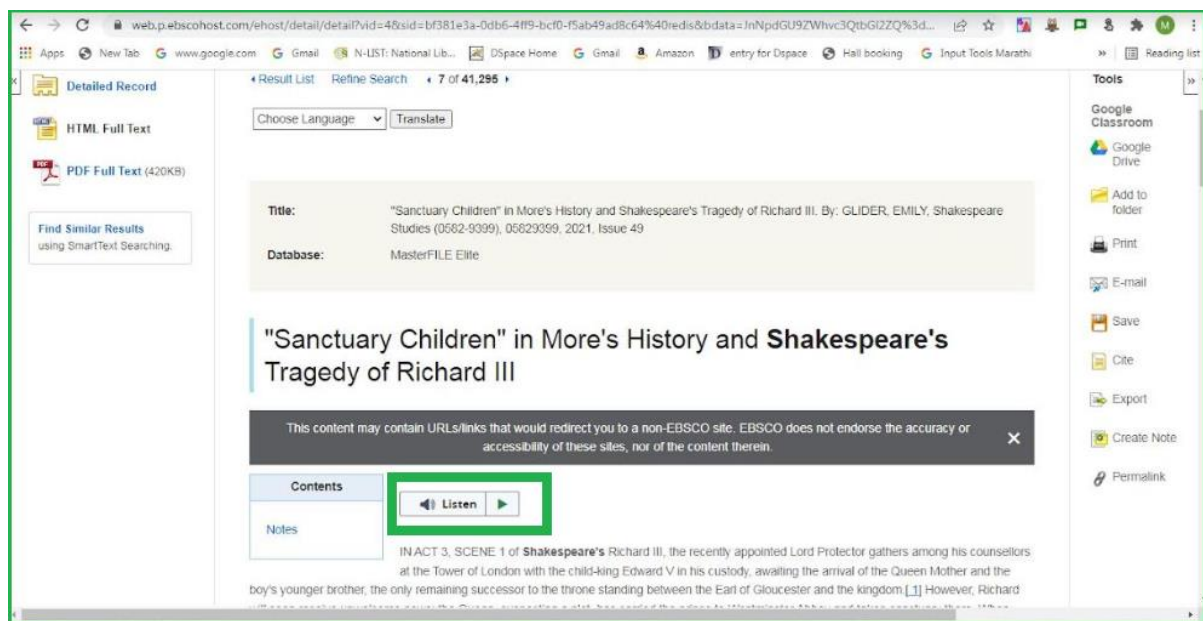

**Photo 7 EBSCO – Screen Reading (22/10/2020)
Lat 18.534578° Long 73.886204°**