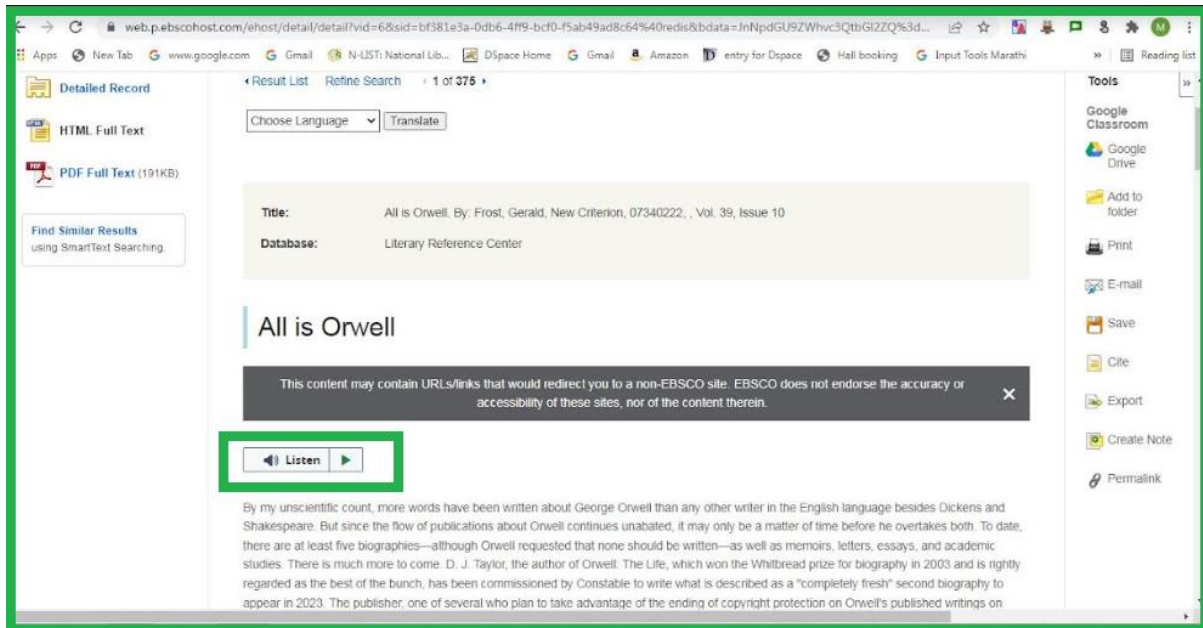

**Geotagged photographs of the facilities**

**Photo 8 EBSCO – Screen Reading (22/10/2020)**

**Lat 18.534578<sup>0</sup> Long 73.886204<sup>0</sup>**